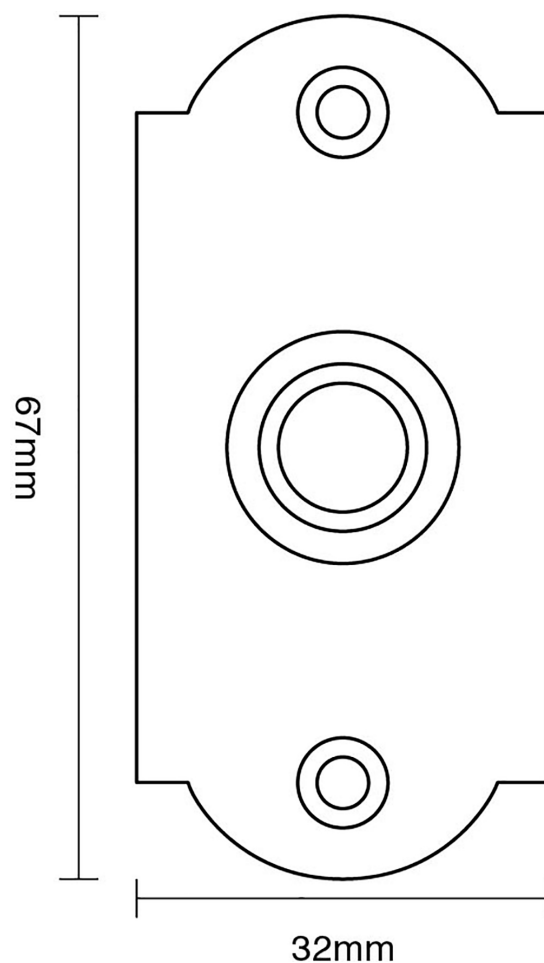

CROFT

Product Code: 1914

Product Name: Arched Bell Push

Description: Our stylish arched bell push complete with knurled detail and designed to complement our range of entrance door furniture. Perfectly completes your look.

### Product Information

To suit battery or standard mains supply.

Fixing Centres: 50mm

Supplied with fixing screws in matching finish.

Available in all Croft finishes excluding RBMA, TB, ZB,