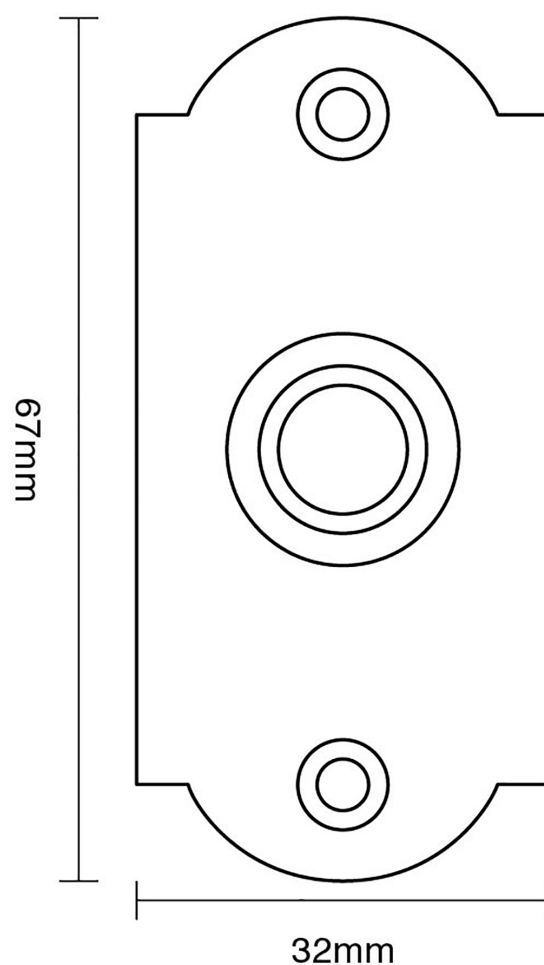

CROFT

Product Code: 1914

Product Name: Arched Bell Push

Description: Our stylish arched bell push complete with knurled detail and designed to complement our range of entrance door furniture. Perfectly completes your look.

Shown here in our Distressed Antique Nickel finish.

Product Information

To suit battery or standard mains supply.

Fixing Centres: 50mm

Supplied with fixing screws in matching finish.

Available in all Croft finishes excluding DORB, IBMA, IBUL, MBK, ORB, RBMA, TB, ZB,