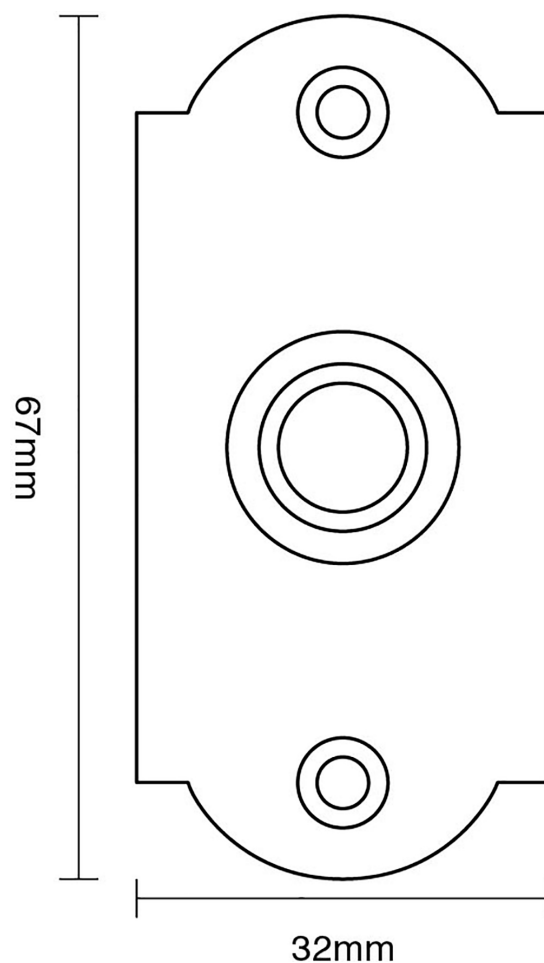

Available in all Croft finishes excluding RBMA, TB, ZB,