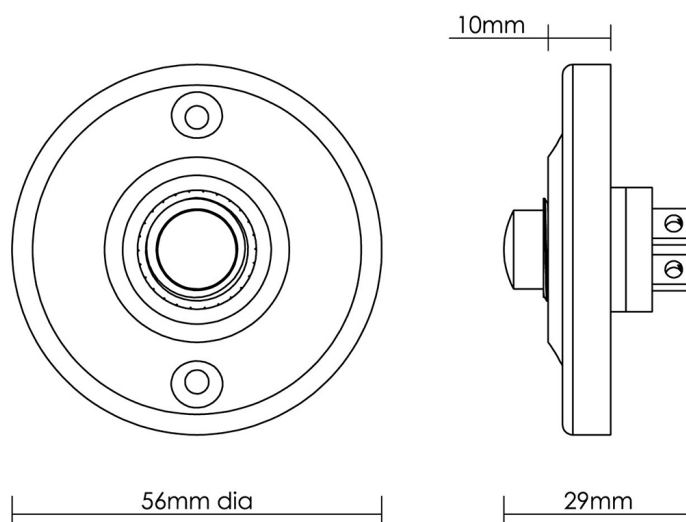

CROFT

Product Code: 1913

Product Name: Round Bell Push

Description: Our stylish and elegant round bell push, designed to complement our range of entrance door furniture and perfectly completes your look.

Shown here in our Distressed Antique Nickel finish.

Product Information

To suit battery or standard mains supply.

Fixing Centres: 40mm

Supplied with fixing screws in matching finish.

Available in all Croft finishes excluding RBMA, TB, ZB,