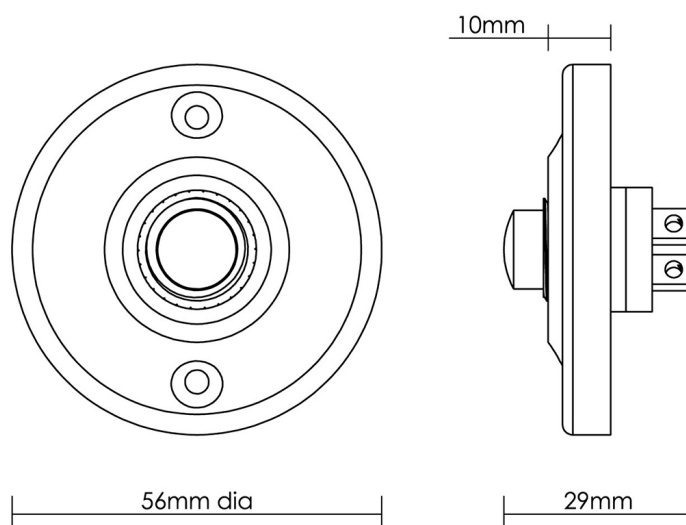

CROFT

Product Code: 1913

Product Name: Round Bell Push

Description: Our stylish and elegant round bell push, designed to complement our range of entrance door furniture and perfectly completes your look.

Shown here in our Distressed Antique Nickel finish.

Product Information

To suit battery or standard mains supply.

Fixing Centres: 40mm

Supplied with fixing screws in matching finish.

Available in all Croft finishes excluding RBMA, TB, ZB,