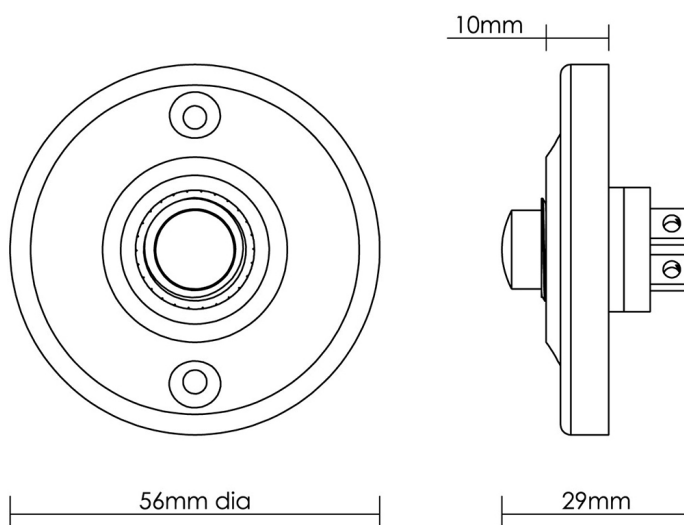

# CROFT

**Product Code:** 1913

**Product Name:** Round Bell Push

**Description:** Our stylish and elegant round bell push, designed to complement our range of entrance door furniture and perfectly completes your look.

## Product Information

To suit battery or standard mains supply.

Fixing Centres: 40mm

Supplied with fixing screws in matching finish.

Available in all Croft finishes excluding RBMA, TB, ZB,