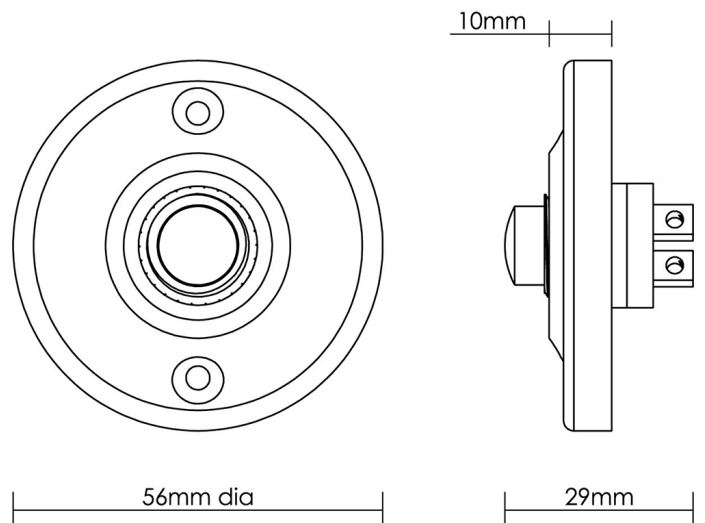

CROFT

Product Code: 1913

Product Name: Round Bell Push

Description: Our stylish and elegant round bell push, designed to complement our range of entrance door furniture and perfectly completes your look.

Shown here in our Distressed Antique Nickel finish.

Product Information

To suit battery or standard mains supply.

Fixing Centres: 40mm

Supplied with fixing screws in matching finish.

Available in all Croft finishes excluding DORB, IBMA, IBUL, MBK, ORB, RBMA, TB, ZB,