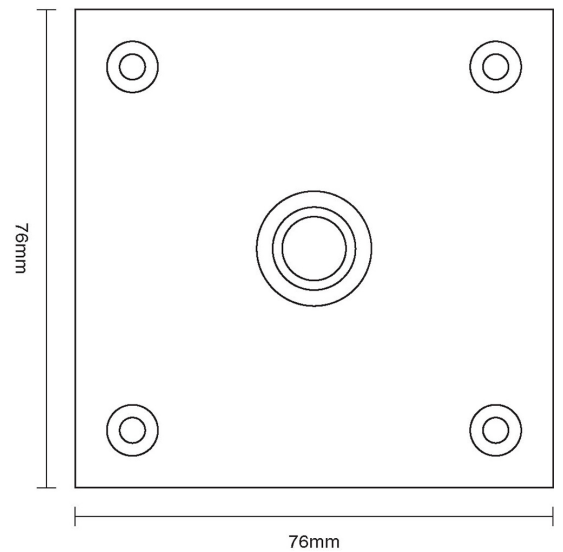

CROFT

Product Code: 1911

Product Name: Square Bell Push

Description: Our stylish square bell push complete with knurled detail and designed to complement our range of entrance door furniture. Perfectly completes your look.

Shown here in our Distressed Antique Nickel finish.

Product Information

To suit battery or standard mains supply.

Fixing Centres: 58mm

Supplied with fixing screws in matching finish.

Available in all Croft finishes excluding DORB, IBMA, IBUL, MBK, ORB, RBMA, TB, ZB,