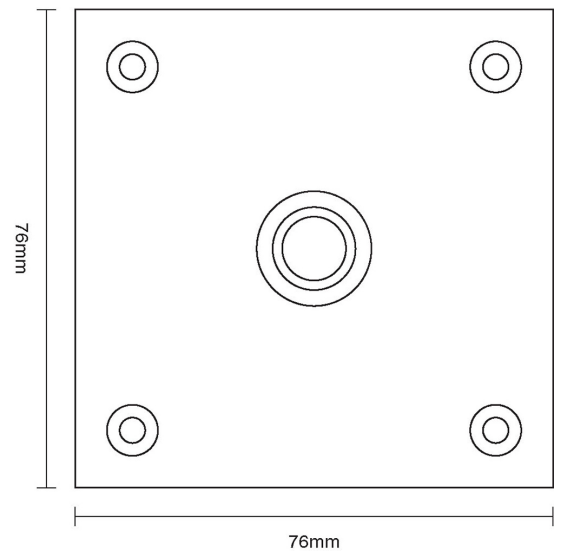

CROFT

Product Code: 1911

Product Name: Square Bell Push

Description: Our stylish square bell push complete with knurled detail and designed to complement our range of entrance door furniture. Perfectly completes your look.

Shown here in our Distressed Antique Nickel finish.

Product Information

To suit battery or standard mains supply.

Fixing Centres: 58mm

Supplied with fixing screws in matching finish.

Available in all Croft finishes excluding RBMA, TB, ZB,