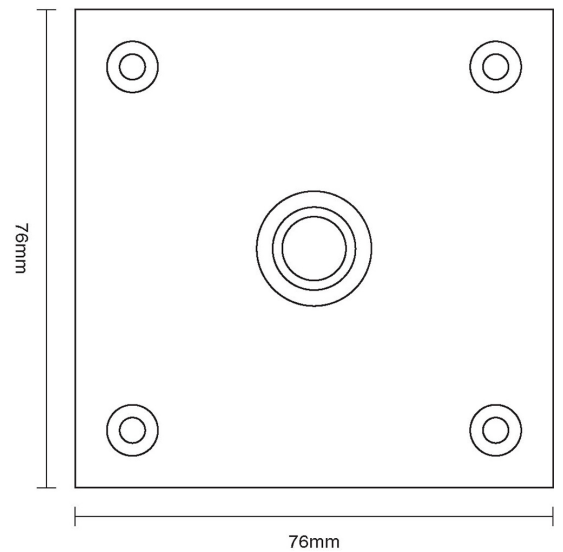

Available in all Croft finishes excluding RBMA, TB, ZB,