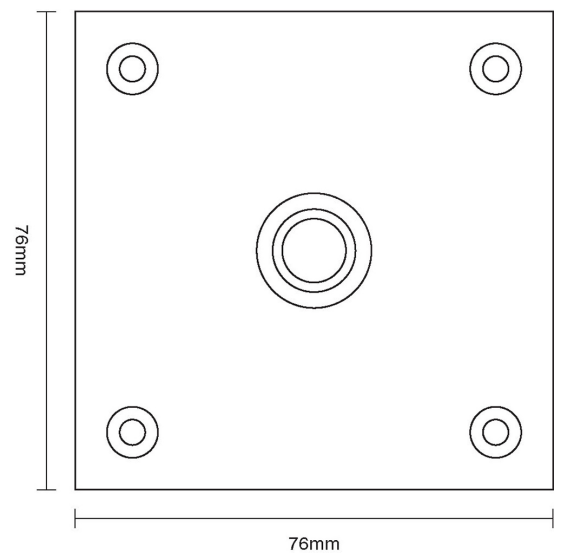

CROFT

Product Code: 1911

Product Name: Square Bell Push

Description: Our stylish square bell push complete with knurled detail and designed to complement our range of entrance door furniture. Perfectly completes your look.

Shown here in our Distressed Antique Nickel finish.

Product Information

To suit battery or standard mains supply.

Fixing Centres: 58mm

Supplied with fixing screws in matching finish.

Available in all Croft finishes excluding RBMA, TB, ZB,