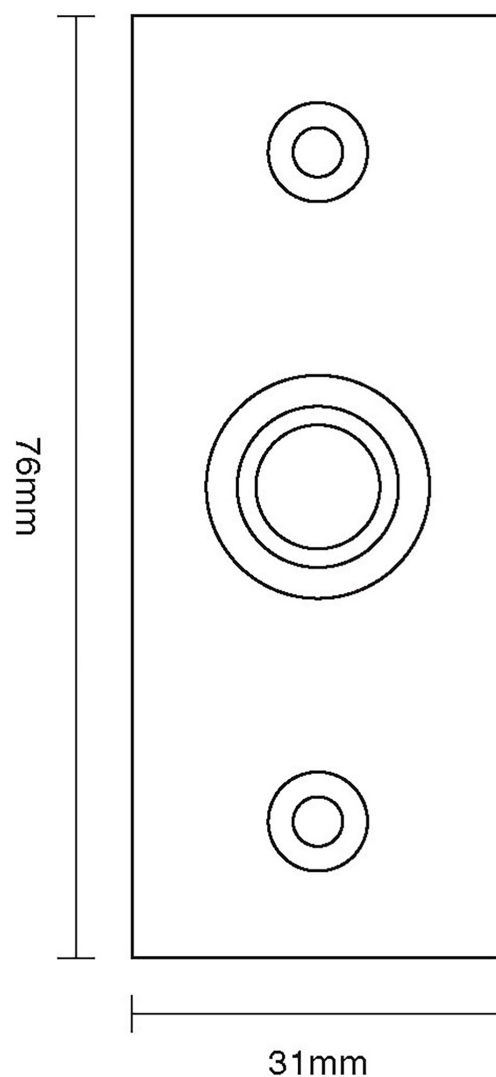

CROFT

Product Code: 1910

Product Name: Rectangular Bell Push

Description: Our stylish rectangular bell push complete with knurled detail and designed to complement our range of entrance door furniture. Perfectly completes your look.

Shown here in our Pearl Nickel finish.

Product Information

To suit battery or standard mains supply.

Fixing Centres: 56mm

Supplied with 2 No fixing screws in matching finish.

Available in all Croft finishes excluding ZB,