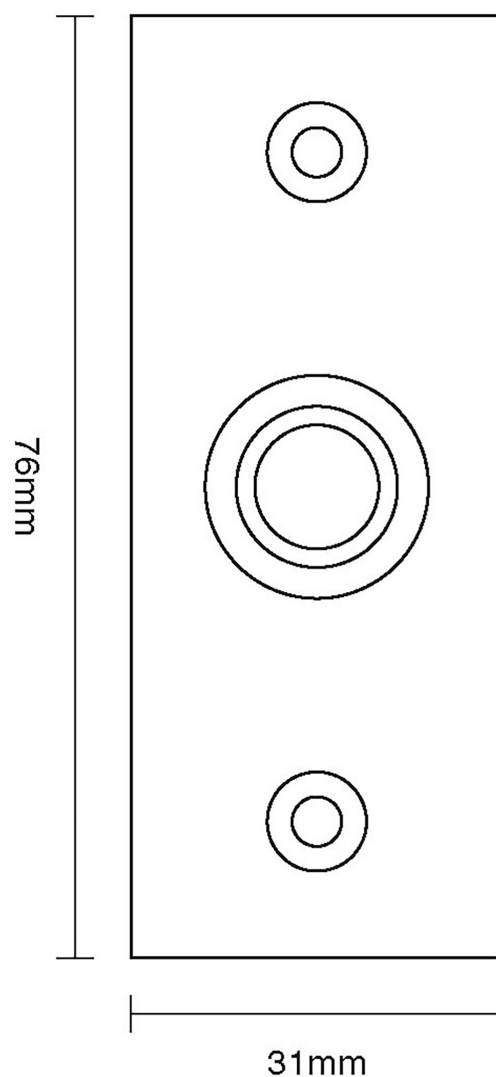

# CROFT

**Product Code:** 1910

**Product Name:** Rectangular Bell Push

**Description:** Our stylish rectangular bell push complete with knurled detail and designed to complement our range of entrance door furniture. Perfectly completes your look.

## Product Information

To suit battery or standard mains supply.

Fixing Centres: 56mm

Supplied with 2 No fixing screws in matching finish.

Available in all Croft finishes excluding ZB,