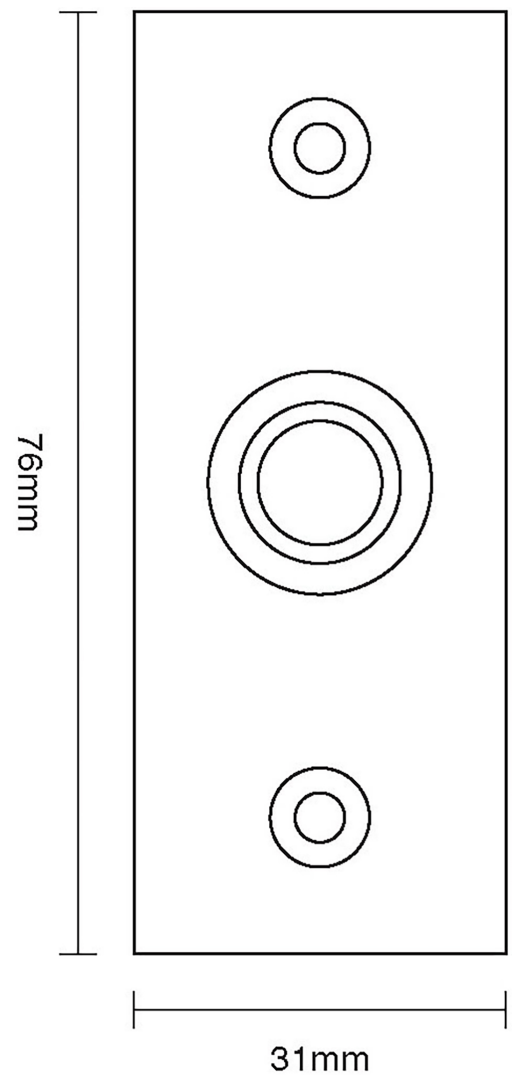

CROFT

Product Code: 1910

Product Name: Rectangular Bell Push

Description: Our stylish rectangular bell push complete with knurled detail and designed to complement our range of entrance door furniture. Perfectly completes your look.

Shown here in our Pearl Nickel finish.

Product Information

To suit battery or standard mains supply.

Fixing Centres: 56mm

Supplied with 2 No fixing screws in matching finish.

Available in all Croft finishes excluding DORB, IBMA, IBUL, MBK, ORB, ZB,