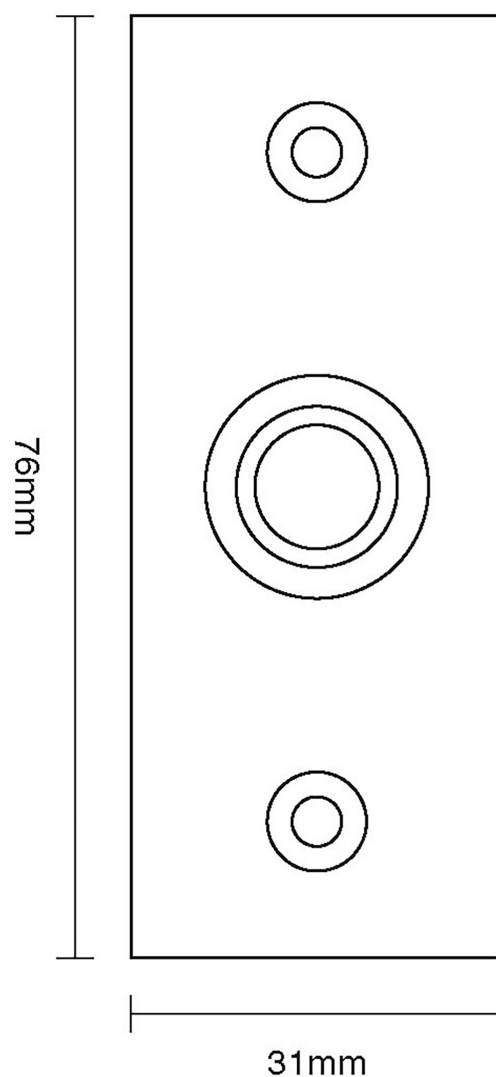

Available in all Croft finishes excluding ZB,