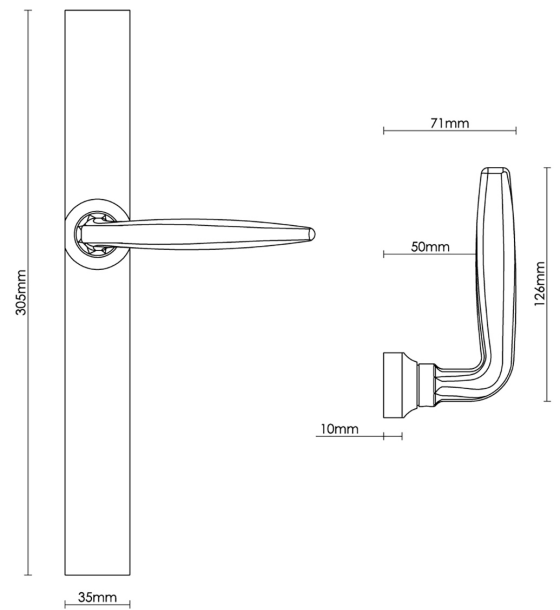

CROFT

Product Code: 2232E

Product Name: Maine Multipoint Door Handle on Classic Backplate

Description: Also available for a variety of functions including latch, with a standard keyhole, and for a bathroom door.

Shown here in our Polished Brass Unlacquered finish.

Product Information

- 92mm euro profile centres, other centres can be made to special order.
- Available unsprung or with spring cassettes.
- 305 x 35mm backplate. Available Bolt fix (275mm centres) or face fix.