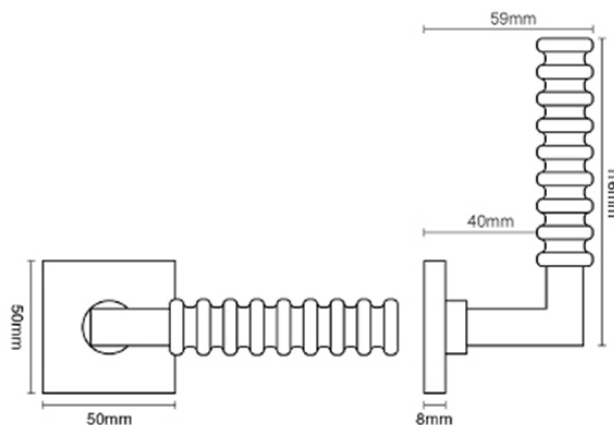

CROFT

Product Code: 7082

Product Name: Rutland Lever

Description: The perfect balance of straight lines and curved detailing, the geometric Rutland lever is a unique and bold design.

Shown here on our Double Step Round rose, code 212. Also compatible with any of our Elements roses.

Rose sold separately.

Shown here in our Oil Rubbed Bronze finish.

Product Information

Suitable for door thickness 44mm - 65mm standard.

Supplied with grub screw, 8mm grooved spindle and Allen key.

Available unsprung only.