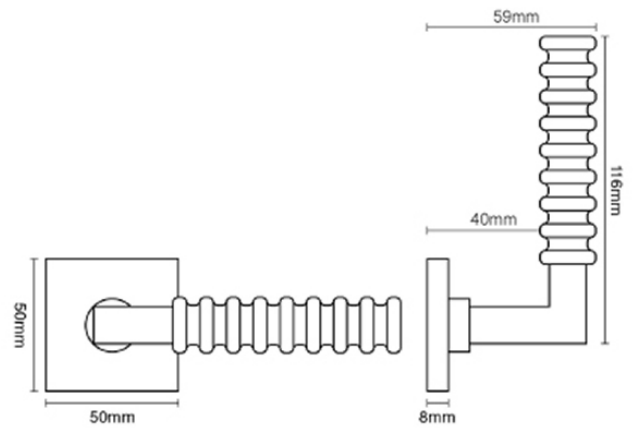

# CROFT

**Product Code:** 7082

**Product Name:** Rutland Lever

**Description:** The perfect balance of straight lines and curved detailing, the geometric Rutland lever is a unique and bold design.

Shown here on our Double Step Round rose, code 212.  
Also compatible with any of our Elements roses.

## Product Information

Suitable for door thickness 44mm - 65mm standard.

Supplied with grub screw, 8mm grooved spindle and Allen key.

Available unsprung only.

Available in all Croft finishes excluding DORB, IBMA, IBUL, MBK, ORB, RBMA, TB,