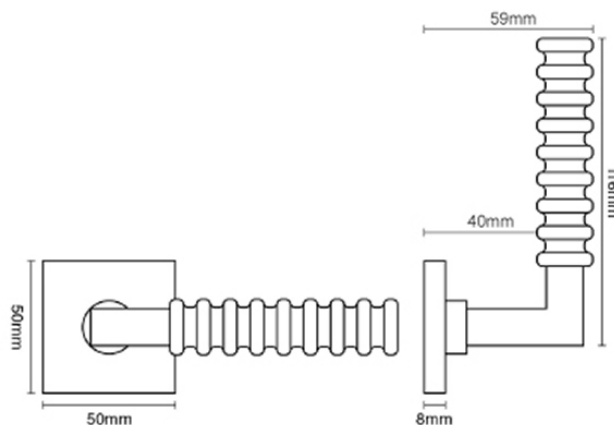

# CROFT

**Product Code:** 7082

**Product Name:** Rutland Lever

**Description:** The perfect balance of straight lines and curved detailing, the geometric Rutland lever is a unique and bold design.

Shown here on our Double Step Round rose, code 212. Also compatible with any of our Elements roses.

## Product Information

Suitable for door thickness 44mm - 65mm standard.

Supplied with grub screw, 8mm grooved spindle and Allen key.

Available unsprung only.

Available in all Croft finishes excluding RBMA, TB,