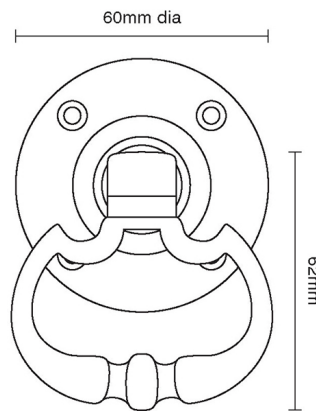

CROFT

Product Code: 1717R

Product Name: Beaded Dutch Drop Rim Handle

Description: Our Beaded Dutch Drop handle to suit rim locks, available in 2 sizes. 60mm and 76mm.

Shown here in our Tudor Bronze finish.

Product Information

Our Beaded Dutch Drop handle to suit rim locks, available in 2 sizes. 60mm and 76mm.

Available in all Croft finishes excluding DORB, IBMA, IBUL, MBK, ORB, TB,