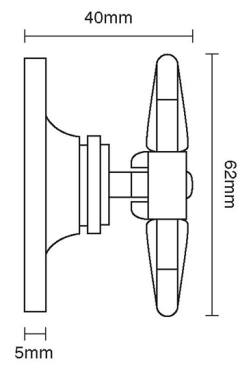

CROFT

Product Code: 1717R

Product Name: Beaded Dutch Drop Rim Handle

Description: Our Beaded Dutch Drop handle to suit rim locks, available in 2 sizes. 60mm and 76mm.

Shown here in our Tudor Bronze finish.

Product Information

Our Beaded Dutch Drop handle to suit rim locks, available in 2 sizes. 60mm and 76mm.

Available in all Croft finishes excluding DORB, IBMA, IBUL, MBK, ORB, TB,