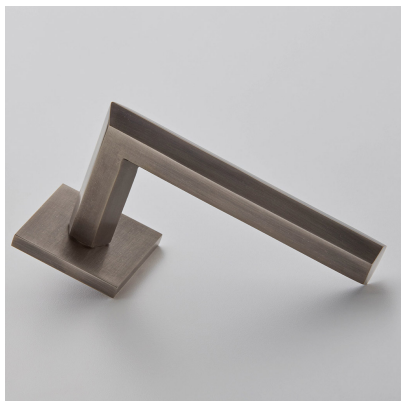

CROFT

Product Code: 7081

Product Name: Hex Lever

Description: Our Hex Lever on 50mm square rose.

Part of the Elements Collection, also available on any of the Elements Roses.

Shown here in our Antique Nickel finish.

Product Information

Supplied on rose as shown unless otherwise specified (Elements Roses are 6mm depth)

Available unsprung only.

Suitable for door thickness 44mm - 65mm standard.
Supplied with grub screw, 8mm grooved spindle and Allen key.

Available in all Croft finishes excluding DORB, IBMA, IBUL, MBK, ORB, RBMA, TB,