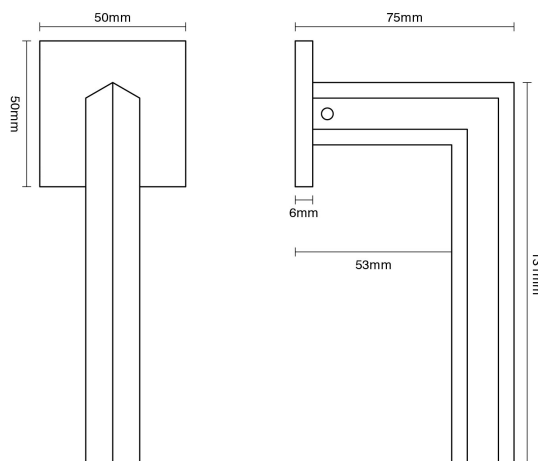

CROFT

Product Code: 7081

Product Name: Hex Lever

Description: Our Hex Lever on 50mm square rose.

Part of the Elements Collection, also available on any of the Elements Roses.

Shown here in our Antique Nickel finish.

Product Information

Supplied on rose as shown unless otherwise specified (Elements Roses are 6mm depth)

Available unsprung only.

Suitable for door thickness 44mm - 65mm standard.
Supplied with grub screw, 8mm grooved spindle and Allen key.