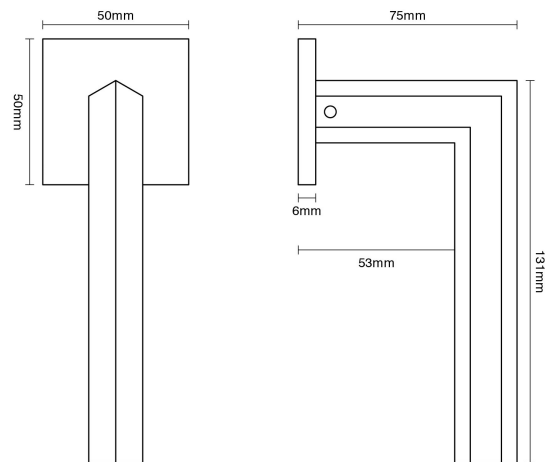

# CROFT

**Product Code:** 7081

**Product Name:** Hex Lever

**Description:** Our Hex Lever on 50mm square rose.

Part of the Elements Collection, also available on any of the Elements Roses.

Shown here in our Antique Nickel finish.

## Product Information

Supplied on rose as shown unless otherwise specified (Elements Roses are 6mm depth)

Available unsprung only.

Suitable for door thickness 44mm - 65mm standard.  
Supplied with grub screw, 8mm grooved spindle and Allen key.