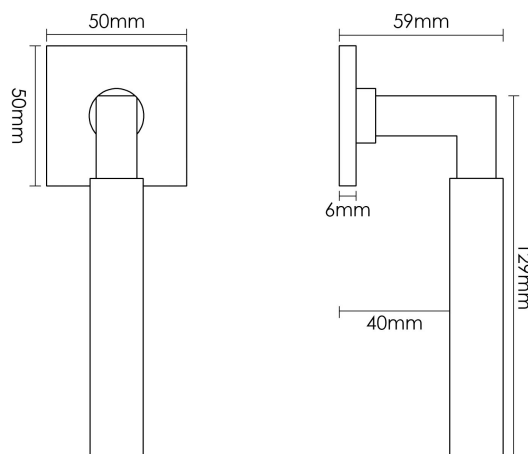

CROFT

Product Code: 7080S

Product Name: Gropius Lever

Description: Our Bauhaus lever. Named after Walter Gropius, founder of the Bauhaus School.

Part of the Elements Collection, also available on any of the Elements Roses.

Shown here in our Dark Bronze (DBMA) finish.

Product Information

Supplied on rose as shown unless otherwise specified (Elements Roses are 6mm depth)

Available unsprung only.

Suitable for door thickness 44mm - 65mm standard. Supplied with grub screw, 8mm grooved spindle and Allen key.