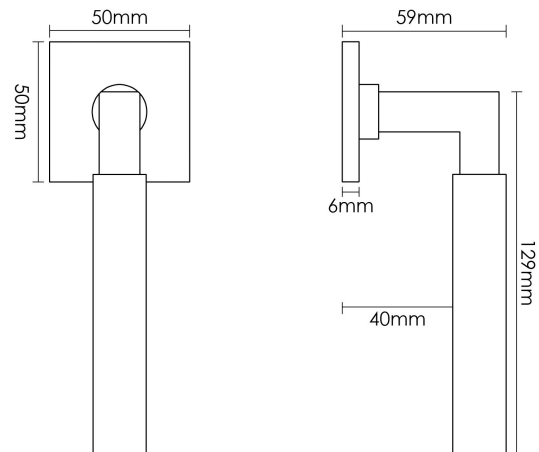

CROFT

Product Code: 7080S

Product Name: Gropius Lever

Description: Our Bauhaus lever. Named after Walter Gropius, founder of the Bauhaus School.

Part of the Elements Collection, also available on any of the Elements Roses.

Shown here in our Dark Bronze (DBMA) finish.

Product Information

Supplied on rose as shown unless otherwise specified (Elements Roses are 6mm depth)

Available unsprung only.

Suitable for door thickness 44mm - 65mm standard. Supplied with grub screw, 8mm grooved spindle and Allen key.