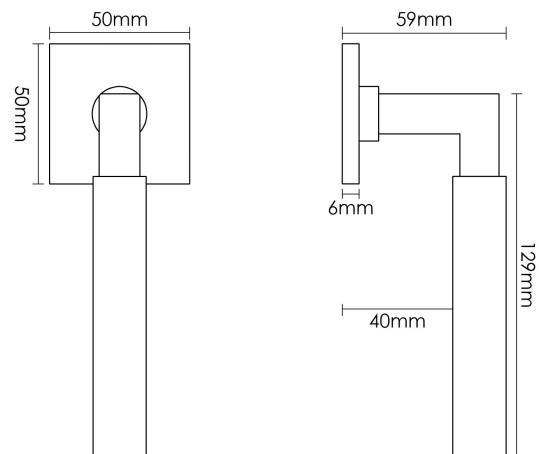

CROFT

Product Code: 7080S

Product Name: Gropius Lever

Description: Our Bauhaus lever. Named after Walter Gropius, founder of the Bauhaus School.

Part of the Elements Collection, also available on any of the Elements Roses.

Shown here in our Dark Bronze (DBMA) finish.

Product Information

Supplied on rose as shown unless otherwise specified (Elements Roses are 6mm depth)

Available unsprung only.

Suitable for door thickness 44mm - 65mm standard. Supplied with grub screw, 8mm grooved spindle and Allen key.