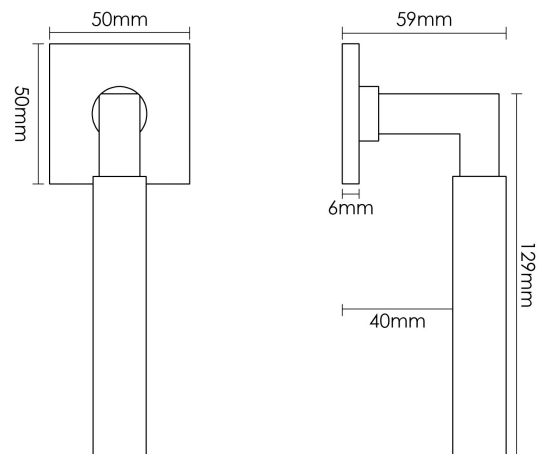

# CROFT

**Product Code:** 7080S

**Product Name:** Gropius Lever

**Description:** Our Bauhaus lever. Named after Walter Gropius, founder of the Bauhaus School.

Part of the Elements Collection, also available on any of the Elements Roses.

## Product Information

Supplied on rose as shown unless otherwise specified (Elements Roses are 6mm depth)

Available unsprung only.

Suitable for door thickness 44mm - 65mm standard. Supplied with grub screw, 8mm grooved spindle and Allen key.