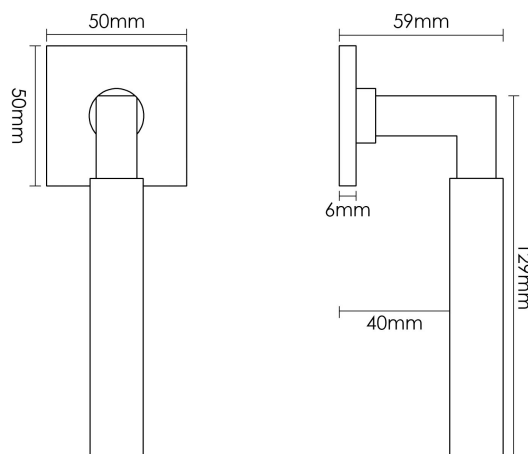

CROFT

Product Code: 7080S

Product Name: Gropius Lever

Description: Our Bauhaus lever. Named after Walter Gropius, founder of the Bauhaus School.

Part of the Elements Collection, also available on any of the Elements Roses.

Shown here in our Dark Bronze finish.

Product Information

Supplied on rose as shown unless otherwise specified (Elements Roses are 6mm depth)

Available unsprung only.

Suitable for door thickness 44mm - 65mm standard. Supplied with grub screw, 8mm grooved spindle and Allen key.