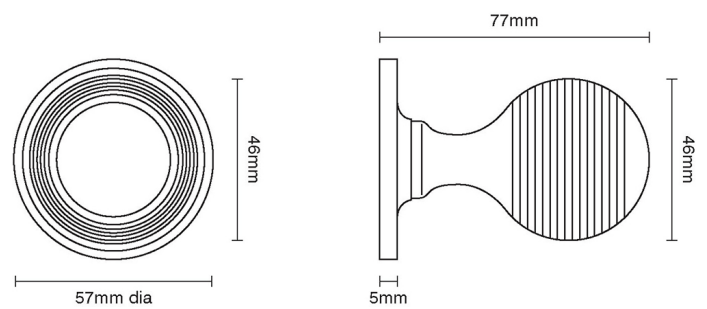

CROFT

Product Code: 6346COV57C

Product Name: Reeded Ball Knob On Reeded Covered Rose

Description: 57mm diameter rose (Each inner rose supplied with 3 woodscrews) Also available: 6346COV57A- On Plain Edge Rose 6346COV57B- On Raised Edge Rose 6346COV57D- On Arc Rose

Shown here in our Antique Nickel finish.

Product Information

57mm diameter rose (Each inner rose supplied with 3 woodscrews) Also available: 6346COV57A- On Plain Edge Rose 6346COV57B- On Raised Edge Rose 6346COV57D- On Arc Rose