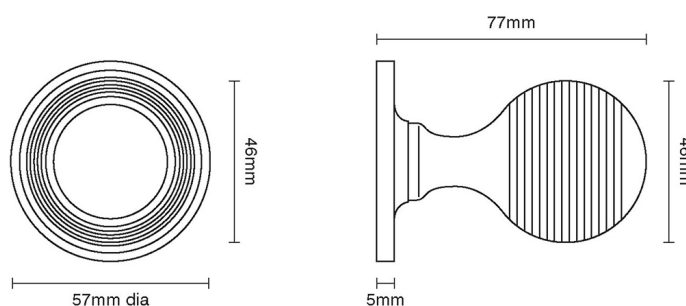

# CROFT

**Product Code:** 6346COV57C

**Product Name:** Reeded Ball Knob On Reeded Covered Rose

**Description:** 57mm diameter rose (Each inner rose supplied with 3 woodscrews) Also available: 6346COV57A- On Plain Edge Rose 6346COV57B- On Raised Edge Rose 6346COV57D- On Arc Rose

## Product Information

57mm diameter rose (Each inner rose supplied with 3 woodscrews) Also available: 6346COV57A- On Plain Edge Rose 6346COV57B- On Raised Edge Rose 6346COV57D- On Arc Rose

Available in all Croft finishes excluding RBMA, TB,