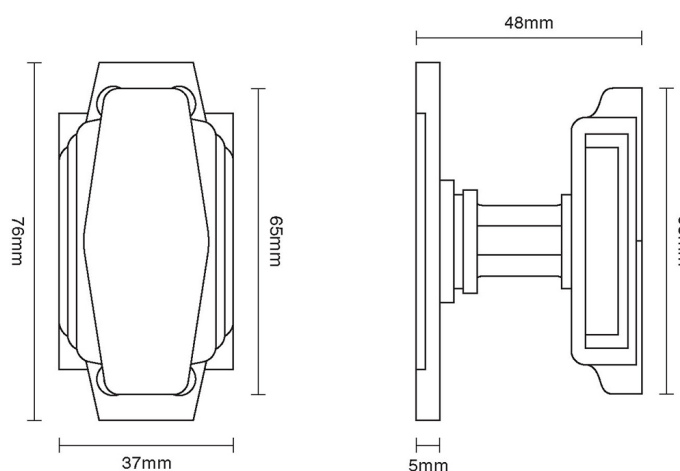

CROFT

Product Code: 7005

Product Name: Art Deco Mortice Knob Furniture

Description: Part of our full Art Deco range, we bring you our Art Deco Mortice knob. Inspired by the popular international design movement of the 1920s and 1930s. Our full range is made of the finest solid brass and available in over 20 distinctive finishes.

Shown here in our Polished Brass Unlacquered finish.

Product Information

76mm x 38mm

Available in all Croft finishes excluding RBMA, TB,