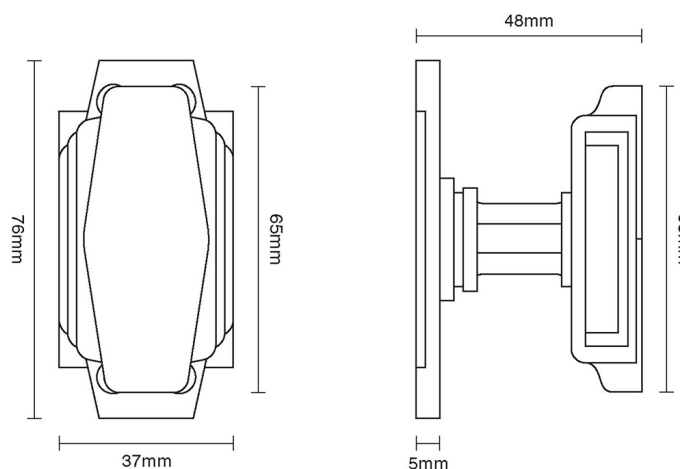

# CROFT

**Product Code:** 7005

**Product Name:** Art Deco Mortice Knob Furniture

**Description:** Part of our full Art Deco range, we bring you our Art Deco Mortice knob. Inspired by the popular international design movement of the 1920s and 1930s. Our full range is made of the finest solid brass and available in over 20 distinctive finishes.

## Product Information

76mm x 38mm

Available in all Croft finishes excluding DORB, IBMA, IBUL, MBK, ORB, RBMA, TB,