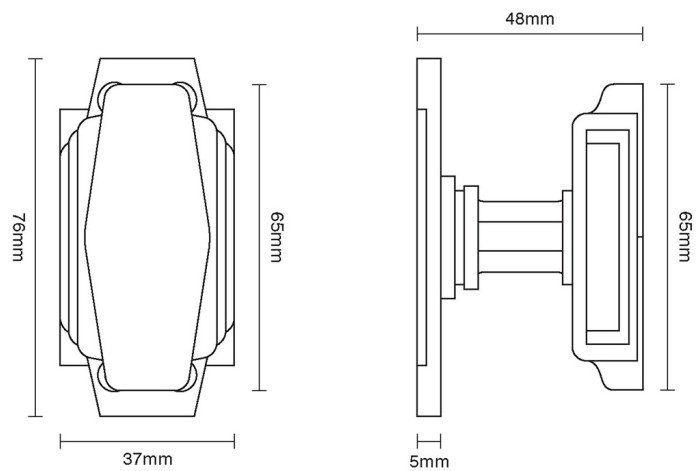

CROFT

Product Code: 7005

Product Name: Art Deco Mortice Knob Furniture

Description: Part of our full Art Deco range, we bring you our Art Deco Mortice knob. Inspired by the popular international design movement of the 1920s and 1930s. Our full range is made of the finest solid brass and available in over 20 distinctive finishes.

Shown here in our Polished Brass Unlacquered finish.

Product Information

76mm x 38mm

Available in all Croft finishes excluding RBMA, TB,