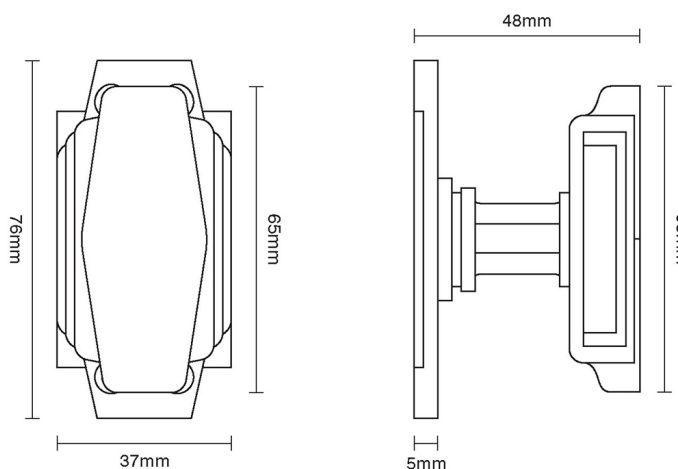

CROFT

Product Code: 7005

Product Name: Art Deco Mortice Knob Furniture

Description: Part of our full Art Deco range, we bring you our Art Deco Mortice knob. Inspired by the popular international design movement of the 1920s and 1930s. Our full range is made of the finest solid brass and available in over 20 distinctive finishes.

Shown here in our Polished Brass Unlacquered finish.

Product Information

76mm x 38mm

Available in all Croft finishes excluding RBMA, TB,