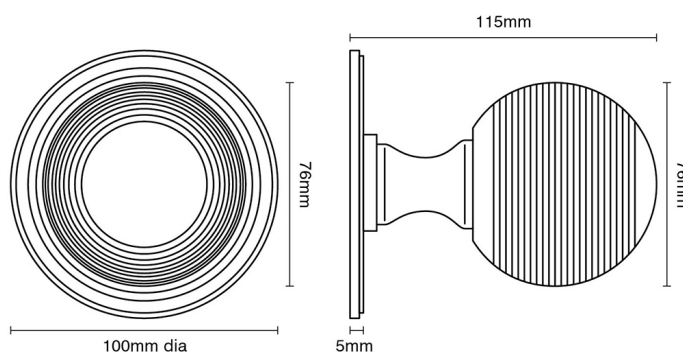

CROFT

Product Code: 6407

Product Name: Reeded Ball Centre Door Knob

Description: Beautiful and distinctive reeded ball centre knob and rose, adds an elegant touch to your front door.

Shown here in our Autumn Bronze finish.

Product Information

Supplied with 1 No M12 X 100mm thread and 1 No M12 Dome Nut

Also available to order as a back to back version.

Available in all Croft finishes excluding PGUL, RBMA, TB,