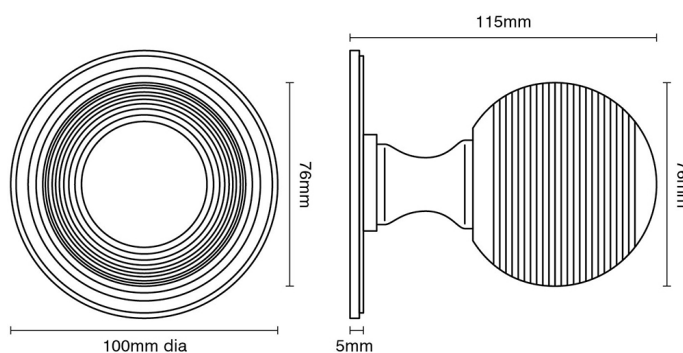

CROFT

Product Code: 6407

Product Name: Reeded Ball Centre Door Knob

Description: Beautiful and distinctive reeded ball centre knob and rose, adds an elegant touch to your front door.

Shown here in our Autumn Bronze finish.

Product Information

Supplied with 1 No M12 X 100mm thread and 1 No M12 Dome Nut

Also available to order as a back to back version.

Available in all Croft finishes excluding RBMA, TB,