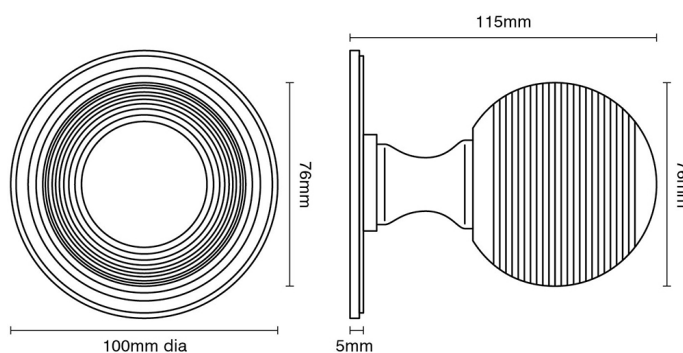

# CROFT

**Product Code:** 6407

**Product Name:** Reeded Ball Centre Door Knob

**Description:** Beautiful and distinctive reeded ball centre knob and rose, adds an elegant touch to your front door.

Shown here in our Autumn Bronze finish.

## Product Information

Supplied with 1 No M12 X 100mm thread and 1 No M12 Dome Nut

Also available to order as a back to back version.

Available in all Croft finishes excluding RBMA, TB,