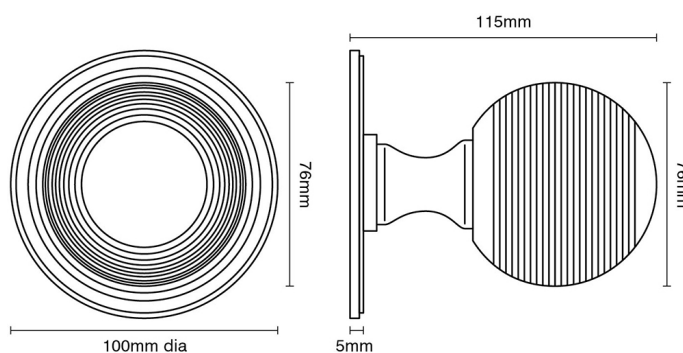

CROFT

Product Code: 6407

Product Name: Reeded Ball Centre Door Knob

Description: Beautiful and distinctive reeded ball centre knob and rose, adds an elegant touch to your front door.

Shown here in our Autumn Bronze finish.

Product Information

Supplied with 1 No M12 X 100mm thread and 1 No M12 Dome Nut

Also available to order as a back to back version.

Available in all Croft finishes excluding DORB, IBMA, IBUL, MBK, ORB, RBMA, TB,