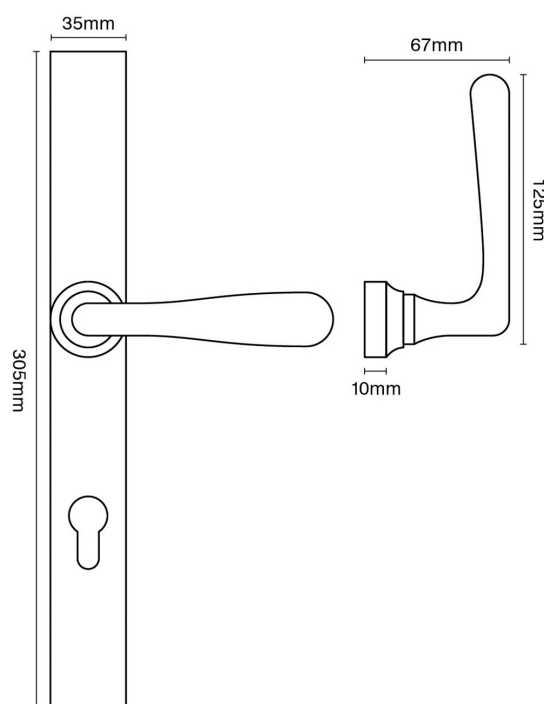

# CROFT

**Product Code:** 2228E

**Product Name:** Elegance Lever Lock

**Description:** 305 x 35mm backplate. Can be used with multipoint locks. 92mm euro profile centres, other keyhole centres can be made to suit customer requirements. Also available as latch, standard keyhole and bathroom option. Bolt fix or face fix options available. Supplied with spring cassettes if required.

## Product Information

305 x 35mm backplate. Can be used with multipoint locks. 92mm euro profile centres, other keyhole centres can be made to suit customer requirements. Also available as latch, standard keyhole and bathroom option. Bolt fix or face fix options available. Supplied with spring cassettes if required.