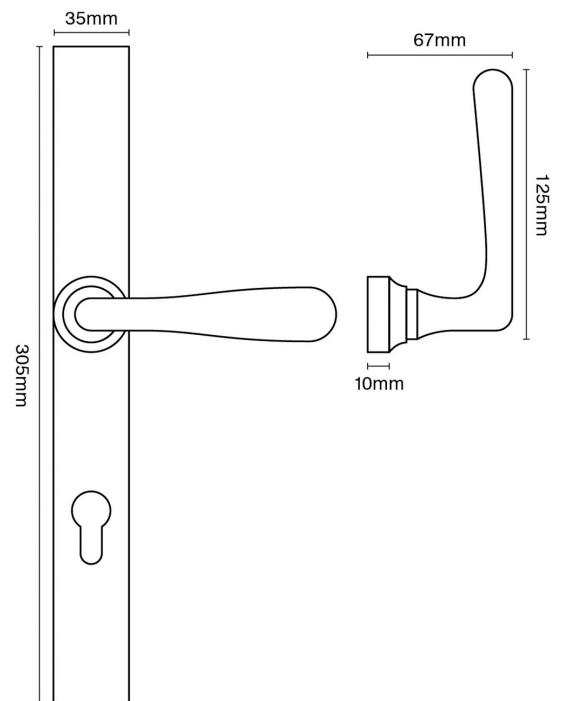

CROFT

Product Code: 2228E

Product Name: Elegance Lever Lock

Description: 305 x 35mm backplate. Can be used with multipoint locks. 92mm euro profile centres, other keyhole centres can be made to suit customer requirements. Also available as latch, standard keyhole and bathroom option. Bolt fix or face fix options available. Supplied with spring cassettes if required.

Shown here in our Polished Nickel finish.

Product Information

305 x 35mm backplate. Can be used with multipoint locks. 92mm euro profile centres, other keyhole centres can be made to suit customer requirements. Also available as latch, standard keyhole and bathroom option. Bolt fix or face fix options available. Supplied with spring cassettes if required.