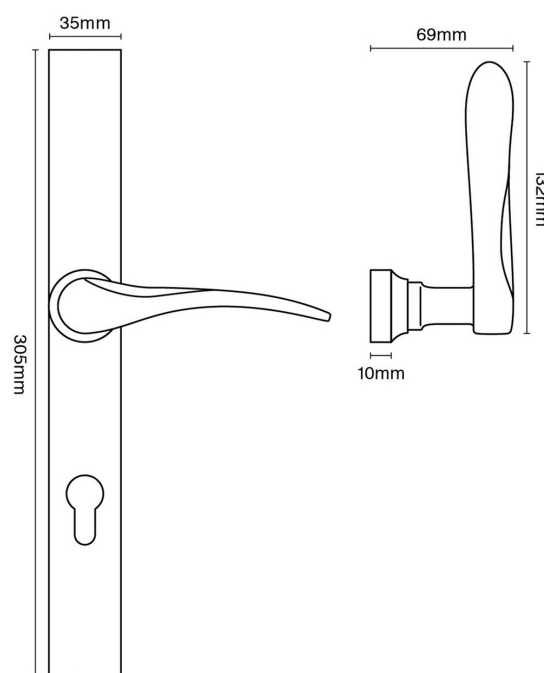

# CROFT

**Product Code:** 2226E

**Product Name:** Oxford Lever Lock

**Description:** 305 x 35mm backplate. Can be used with multipoint locks. 92mm euro profile centres, other keyhole centres can be made to suit customer requirements. Also available as latch, standard keyhole and bathroom option. Bolt fix or face fix options available. Supplied with spring cassettes if required.

## Product Information

305 x 35mm backplate. Can be used with multipoint locks. 92mm euro profile centres, other keyhole centres can be made to suit customer requirements. Also available as latch, standard keyhole and bathroom option. Bolt fix or face fix options available. Supplied with spring cassettes if required.