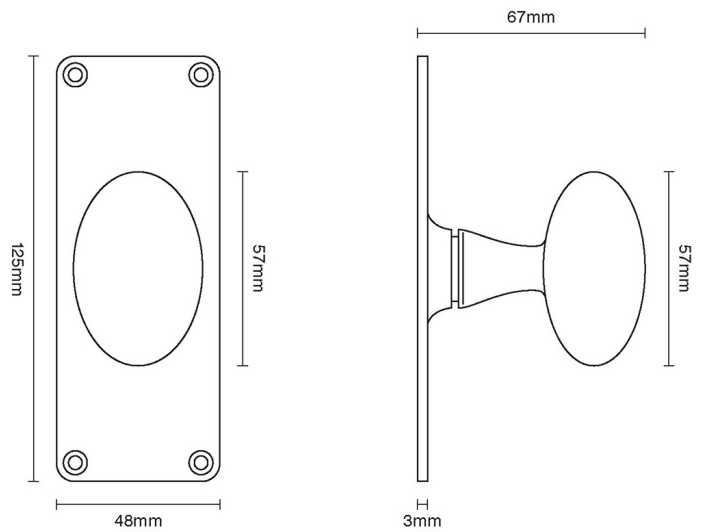

CROFT

Product Code: 1788

Product Name: Oval Knob On School Board Backplate

Description: Oval knob on 125 x 48mm shaped schoolboard backplate.

Shown here in our finish.

Product Information

Oval knob on 125 x 48mm shaped schoolboard backplate.