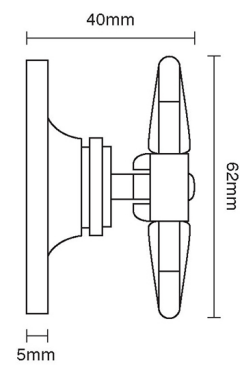

# CROFT

**Product Code:** 1717

**Product Name:** Beaded Dutch Drop Handle

**Description:** 2 1/2" and 3" size options available. Can be supplied to suit rim locks as code 1717R.

Shown here in our Tudor Bronze finish.

## Product Information

2 1/2" and 3" size options available. Can be supplied to suit rim locks as code 1717R.

Available in all Croft finishes excluding DORB, IBMA, IBUL, MBK, ORB, TB,