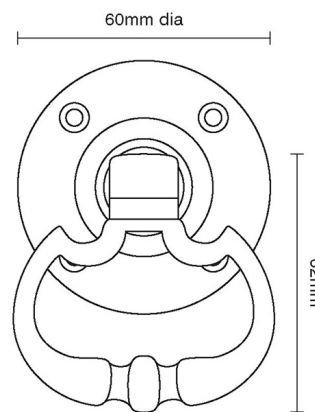

# CROFT

**Product Code:** 1717

**Product Name:** Beaded Dutch Drop Handle

**Description:** 2 1/2" and 3" size options available. Can be supplied to suit rim locks as code 1717R.

Shown here in our Tudor Bronze finish.

## Product Information

2 1/2" and 3" size options available. Can be supplied to suit rim locks as code 1717R.

Available in all Croft finishes excluding DORB, IBMA, IBUL, MBK, ORB, TB,