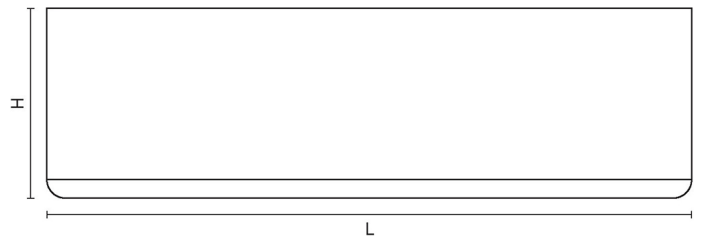

CROFT

Product Code: 1808

Product Name: Letter Tidy

Description: Our brass letter tidy is used on the inside of your front door and neatly covers fixings and letterbox holes.

Shown here in our Polished Chrome finish.

Product Information

Available in 4 sizes, all supplied with end brackets and screws for fixing.

Sizes	L	H
11" x 3"	279mm	76mm
12" x 4"	305mm	102mm
14" x 4"	355mm	102mm
16" x 5"	406mm	127mm

Available in all Croft finishes excluding DAB, DAN, DORB, PGUL, RBMA, TB,