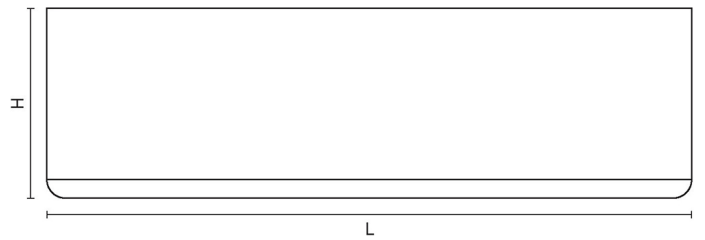

CROFT

Product Code: 1808

Product Name: Letter Tidy

Description: Our brass letter tidy is used on the inside of your front door and neatly covers fixings and letterbox holes.

Shown here in our Polished Chrome finish.

Product Information

Available in 4 sizes, all supplied with end brackets and screws for fixing.

Sizes	L	H
11" x 3"	279mm	76mm
12" x 4"	305mm	102mm
14" x 4"	355mm	102mm
16" x 5"	406mm	127mm

Available in all Croft finishes excluding DAB, DAN, DORB, RBMA, TB,