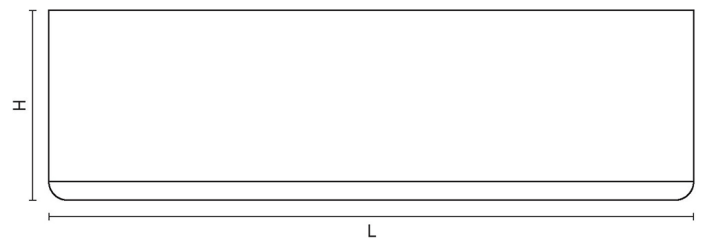

# CROFT

**Product Code:** 1808

**Product Name:** Letter Tidy

**Description:** Our brass letter tidy is used on the inside of your front door and neatly covers fixings and letterbox holes.

Shown here in our Polished Chrome finish.

## Product Information

Available in 4 sizes, all supplied with end brackets and screws for fixing.

Sizes	L	H
11" x 3"	279mm	76mm
12" x 4"	305mm	102mm
14" x 4"	355mm	102mm
16" x 5"	406mm	127mm

Available in all Croft finishes excluding DAB, DAN, DORB, RBMA, TB,