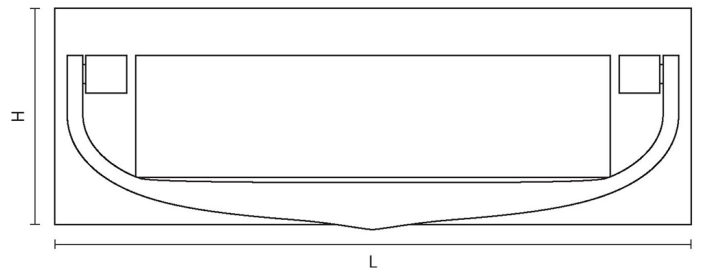

CROFT

Product Code: 1643-8

Product Name: 8" Postal Knocker

Description: Solid brass postal knocker with rounded handle, part of our full range of front door fittings.

Shown here in our Smoked Brass finish.

Product Information

Please note the knocker arm style is curved for the 8" version of this postal knocker, also available in 10" x 3" and 12" x 4" versions.

Supplied with fixings to suit up to 57mm thick doors as standard. An M6 x 80mm bolt, washer, and dome cap in matching finish.

We recommend our 11" x 3" Letter Tidy to neatly cover the aperture and fixings.

Sizes	L	H	Bolt Centres	Aperture
8" x 2 3/4"	203	70	185	153 x 39

Available in all Croft finishes excluding DORB, IBMA, IBUL, MBK, ORB, RBMA, TB,