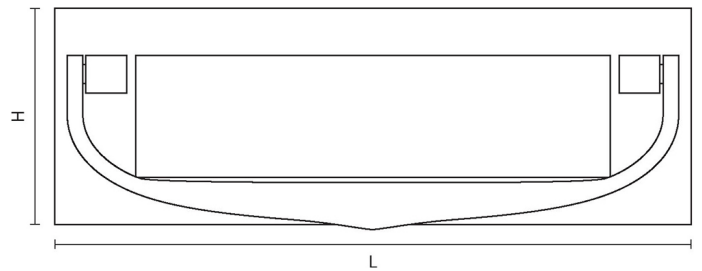

CROFT

Product Code: 1643-8

Product Name: 8" Postal Knocker

Description: Solid brass postal knocker with rounded handle, part of our full range of front door fittings.

Shown here in our Smoked Brass finish.

Product Information

Please note the knocker arm style is curved for the 8" version of this postal knocker, also available in 10" x 3" and 12" x 4" versions.

Supplied with fixings to suit up to 57mm thick doors as standard. An M6 x 80mm bolt, washer, and dome cap in matching finish.

We recommend our 11" x 3" Letter Tidy to neatly cover the aperture and fixings.

Sizes	L	H	Bolt Centres	Aperture
8" x 2 3/4"	203	70	185	153 x 39

Available in all Croft finishes excluding RBMA, TB,