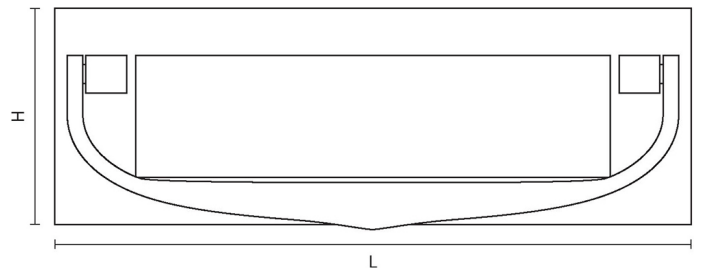

# CROFT

**Product Code:** 1643-8

**Product Name:** 8" Postal Knocker

**Description:** Solid brass postal knocker with rounded handle, part of our full range of front door fittings.

Shown here in our Smoked Brass finish.

## Product Information

Please note the knocker arm style is curved for the 8" version of this postal knocker, also available in 10" x 3" and 12" x 4" versions.

Supplied with fixings to suit up to 57mm thick doors as standard. An M6 x 80mm bolt, washer, and dome cap in matching finish.

We recommend our 11" x 3" Letter Tidy to neatly cover the aperture and fixings.

Sizes	L	H	Bolt Centres	Aperture
8" x 2 3/4"	203	70	185	153 x 39

Available in all Croft finishes excluding RBMA, TB,