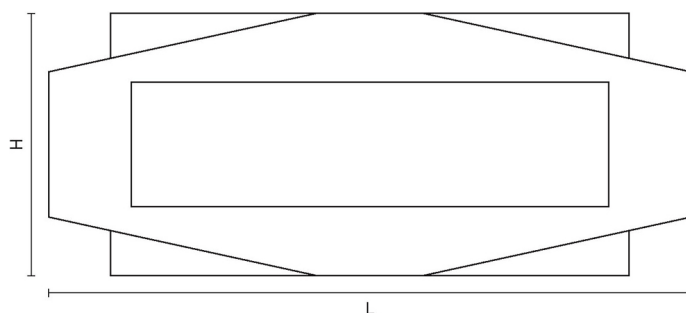

CROFT

Product Code: 7014

Product Name: Art Deco Letter plate

Description: Part of our full Art Deco range. Part of our full range of front door fittings.

Shown here in our Real Bronze Metal Antique finish.

Product Information

Supplied with fixings to suit up to 57mm thick doors as standard. An M6 x 80mm bolt, washer, and dome cap in matching finish.

We recommend our 11" x 3" Letter Tidy to neatly cover the aperture and fixings.