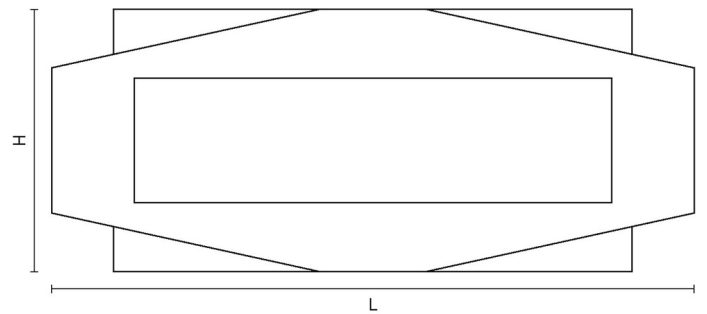

CROFT

Product Code: 7014

Product Name: Art Deco Letter plate

Description: Part of our full Art Deco range. Part of our full range of front door fittings.

Shown here in our Real Bronze Metal Antique finish.

Product Information

Supplied with fixings to suit up to 57mm thick doors as standard. An M6 x 80mm bolt, washer, and dome cap in matching finish.

We recommend our 11" x 3" Letter Tidy to neatly cover the aperture and fixings.