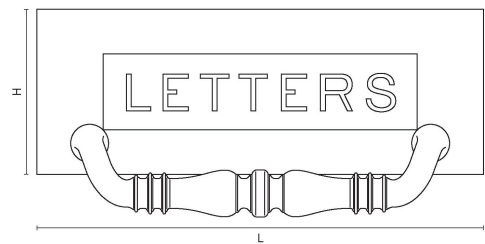

# CROFT

**Product Code:** 6358

**Product Name:** Engraved Letter Plate with handle

**Description:** Add a finishing touch to your front door with our elegant engraved letter plate with handle. Part of our full range of front door fittings.

## Product Information

Letter Plates are supplied with fixings to suit up to 57mm thick doors as standard. An M6 x 80mm bolt, washer, and dome cap in matching finish.

We recommend our 12" x 4" Letter Tidy to neatly cover the aperture and fixings.

Sizes	L	H	Bolt Centres	Aperture
305 x 107mm	305	107	269mm	224 x 55mm

Available in all Croft finishes excluding DORB, IBMA, IBUL, MBK, ORB, RBMA, TB,