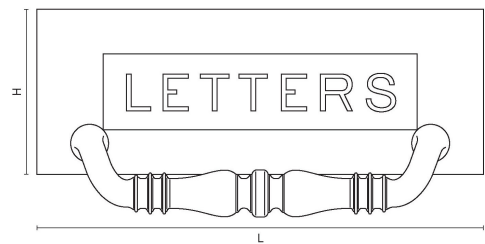

# CROFT

**Product Code:** 6358

**Product Name:** Engraved Letter Plate with handle

**Description:** Add a finishing touch to your front door with our elegant engraved letter plate with handle. Part of our full range of front door fittings.

### Product Information

Letter Plates are supplied with fixings to suit up to 57mm thick doors as standard. An M6 x 80mm bolt, washer, and dome cap in matching finish.

We recommend our 12" x 4" Letter Tidy to neatly cover the aperture and fixings.

Sizes	L	H	Bolt Centres	Aperture
305 x 107mm	305	107	269mm	224 x 55mm

Available in all Croft finishes excluding RBMA, TB,