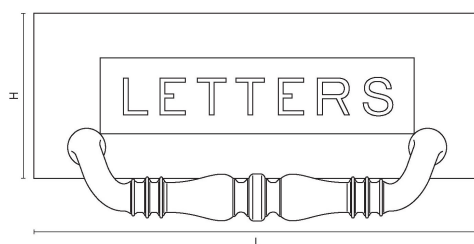

CROFT

Product Code: 6358

Product Name: Engraved Letter Plate with handle

Description: Add a finishing touch to your front door with our elegant engraved letter plate with handle. Part of our full range of front door fittings.

Shown here in our Satin Brass finish.

Product Information

Letter Plates are supplied with fixings to suit up to 57mm thick doors as standard. An M6 x 80mm bolt, washer, and dome cap in matching finish.

We recommend our 12" x 4" Letter Tidy to neatly cover the aperture and fixings.

Sizes	L	H	Bolt Centres	Aperture
305 x 107mm	305	107	269mm	224 x 55mm

Available in all Croft finishes excluding RBMA, TB,