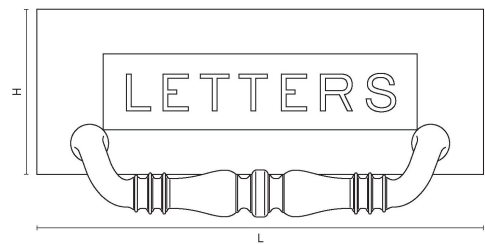

# CROFT

**Product Code:** 6358

**Product Name:** Engraved Letter Plate with handle

**Description:** Add a finishing touch to your front door with our elegant engraved letter plate with handle. Part of our full range of front door fittings.

## Product Information

Letter Plates are supplied with fixings to suit up to 57mm thick doors as standard. An M6 x 80mm bolt, washer, and dome cap in matching finish.

We recommend our 12" x 4" Letter Tidy to neatly cover the aperture and fixings.

Sizes	L	H	Bolt Centres	Aperture
305 x 107mm	305	107	269mm	224 x 55mm

Available in all Croft finishes excluding RBMA, TB,