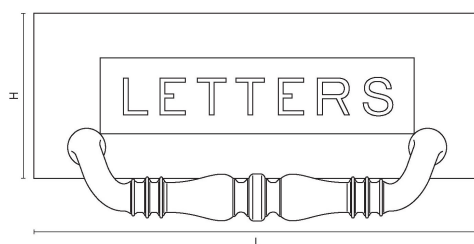

CROFT

Product Code: 6358

Product Name: Engraved Letter Plate with handle

Description: Add a finishing touch to your front door with our elegant engraved letter plate with handle. Part of our full range of front door fittings.

Shown here in our Satin Brass finish.

Product Information

Letter Plates are supplied with fixings to suit up to 57mm thick doors as standard. An M6 x 80mm bolt, washer, and dome cap in matching finish.

We recommend our 12" x 4" Letter Tidy to neatly cover the aperture and fixings.

Sizes	L	H	Bolt Centres	Aperture
305 x 107mm	305	107	269mm	224 x 55mm

Available in all Croft finishes excluding DORB, IBMA, IBUL, MBK, ORB, RBMA, TB,