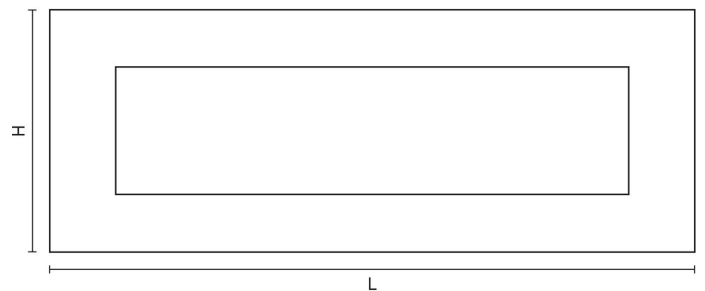

CROFT

Product Code: 5000

Product Name: Flush Letter Plate

Description: Solid brass flush letter plate, part of our full range of front door fittings.

Shown here in our Satin Brass finish.

Product Information

Supplied with M6 x 80mm threads, washers, and dome caps in matching finish.

Available in the following sizes, with our Letter Tidies available to neatly cover the aperture and fixings.

(Recommended Letter Tidy size shown in brackets)

10" x 4" (12" x 4")

12" x 4" (12" x 4")

Sizes	L	H	Bolt Centres	Aperture
10" x 4"	254	94	232	203 x 50
12" x 4"	305	102	270	229 x 54

Available in all Croft finishes excluding DORB, IBMA, IBUL, MBK, ORB, RBMA, TB,