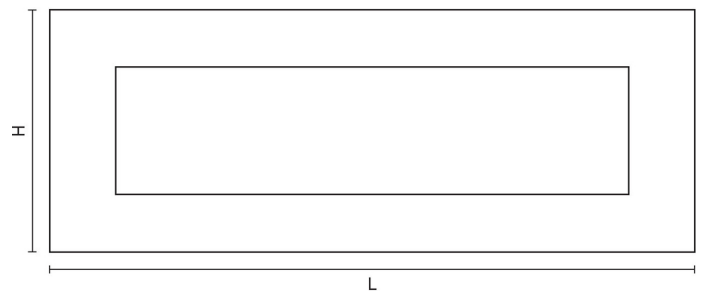

# CROFT

**Product Code:** 5000

**Product Name:** Flush Letter Plate

**Description:** Solid brass flush letter plate, part of our full range of front door fittings.

Shown here in our Satin Brass finish.

## Product Information

Supplied with M6 x 80mm threads, washers, and dome caps in matching finish.

Available in the following sizes, with our Letter Tidies available to neatly cover the aperture and fixings.

(Recommended Letter Tidy size shown in brackets)

10" x 4" (12" x 4")

12" x 4" (12" x 4")

Sizes	L	H	Bolt Centres	Aperture
10" x 4"	254	94	232	203 x 50
12" x 4"	305	102	270	229 x 54

Available in all Croft finishes excluding RBMA, TB,