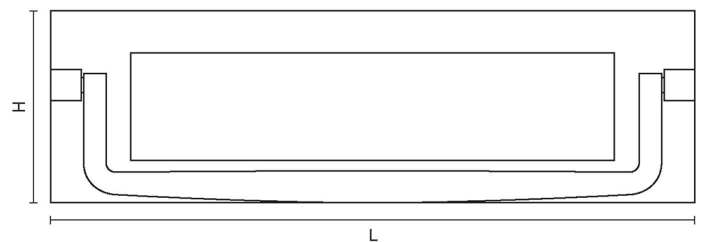

CROFT

Product Code: 1643

Product Name: Postal Knocker

Description: Solid brass postal knocker, part of our full range of front door fittings.

Shown here in our Smoked Brass finish.

Product Information

Letter Plates are supplied with fixings to suit up to 57mm thick doors as standard. An M6 x 80mm bolt, washer, and dome cap in matching finish.

Available in the following sizes, with our Letter Tidies available to cover the aperture and fixings.

(Recommended Letter Tidy size in brackets)

10" x 3" (11" x 3")

12" x 4" (12" x 4")

Sizes	L	H	Bolt Centres	Aperture
10" x 3"	254	76	227	190 x 41
12" x 4"	305	105	269	238 x 53