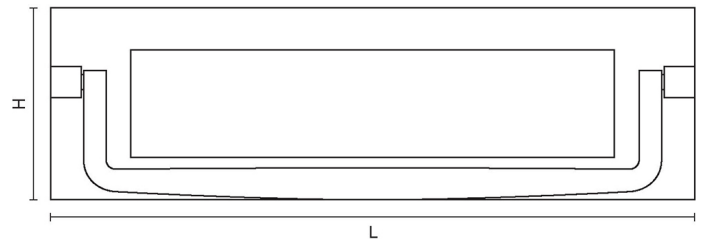

## Product Information

Letter Plates are supplied with fixings to suit up to 57mm thick doors as standard. An M6 x 80mm bolt, washer, and dome cap in matching finish.

Available in the following sizes, with our Letter Tidies available to cover the aperture and fixings.

(Recommended Letter Tidy size in brackets)

10" x 3" (11" x 3")

12" x 4" (12" x 4")

Sizes	L	H	Bolt Centres	Aperture
10" x 3"	254	76	227	190 x 41
12" x 4"	305	105	269	238 x 53

Available in all Croft finishes