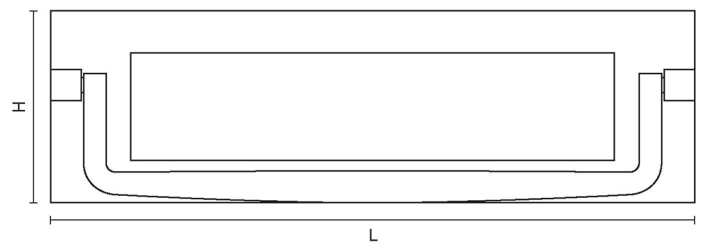

## Product Information

Letter Plates are supplied with fixings to suit up to 57mm thick doors as standard. An M6 x 80mm bolt, washer, and dome cap in matching finish.

Available in the following sizes, with our Letter Tidies available to cover the aperture and fixings.

(Recommended Letter Tidy size in brackets)

10" x 3" (11" x 3")

12" x 4" (12" x 4")

Sizes	L	H	Bolt Centres	Aperture
10" x 3"	254	76	227	190 x 41
12" x 4"	305	105	269	238 x 53

Available in all Croft finishes