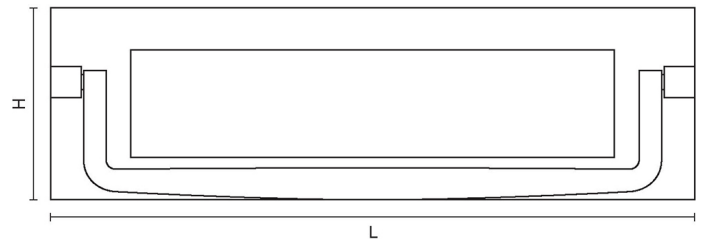

CROFT

Product Code: 1643

Product Name: Postal Knocker

Description: Solid brass postal knocker, part of our full range of front door fittings.

Shown here in our Smoked Brass finish.

Product Information

Letter Plates are supplied with fixings to suit up to 57mm thick doors as standard. An M6 x 80mm bolt, washer, and dome cap in matching finish.

Available in the following sizes, with our Letter Tidies available to cover the aperture and fixings.

(Recommended Letter Tidy size in brackets)

10" x 3" (11" x 3")

12" x 4" (12" x 4")

Sizes	L	H	Bolt Centres	Aperture
10" x 3"	254	76	227	190 x 41
12" x 4"	305	105	269	238 x 53