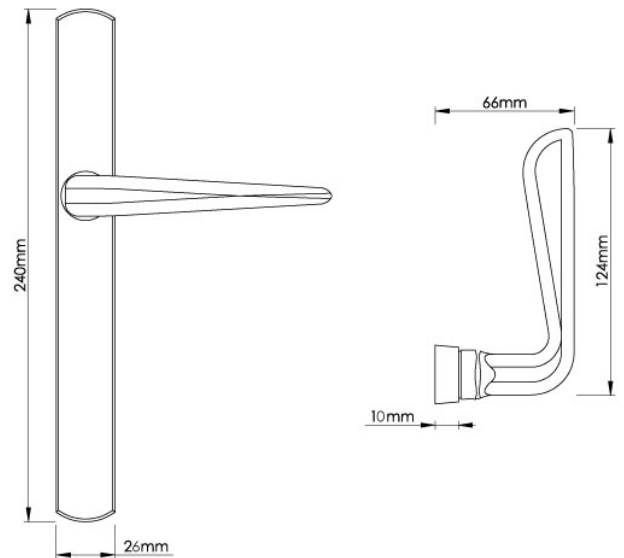

# CROFT

**Product Code:** 2211E

**Product Name:** Celeste Multipoint Door Handle

**Description:** Also available for a variety of functions including latch, with a standard keyhole, and for a bathroom door.

## Product Information

- 92mm euro profile centres, other centres can be made to special order.
- Available unsprung or with spring cassettes.
- Bolt fix (216mm centres) or face fix.

Available in all Croft finishes excluding DORB, IBMA, IBUL, MBK, ORB, RBMA, TB,