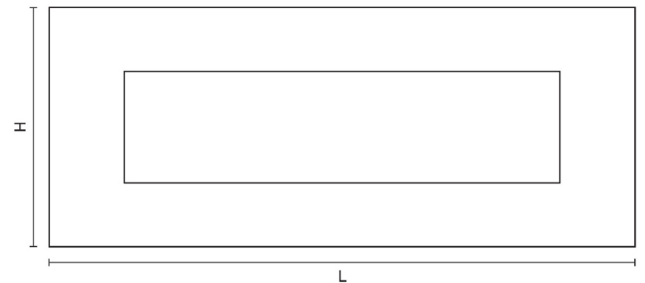

# CROFT

**Product Code:** 1635

**Product Name:** Letter Plate

**Description:** Our popular solid brass letter plate is available in eight size options as standard and is part of our full range of front door fittings.

### Product Information

Supplied with fixings to suit up to 57mm thick doors as standard. M6 x 80mm bolts, washers, and dome caps in matching finish.

Available in the following sizes, with our Letter Tidies available to neatly cover the aperture and fixings.

Sizes	L	H	Bolt Centres	Aperture
8" x 2 3/4"	203mm	70mm	185mm	153 x 39mm
10 x 3"	250mm	76mm	227mm	190 x 41mm
10 x 4"	254mm	102mm	222mm	187 x 47mm
12 x 3"	305mm	76mm	262mm	218 x 44mm
12 x 4.1/4"	305mm	108mm	269mm	238 x 53mm
13 x 3"	330mm	76mm	296mm	258 x 45mm
14 x 4.1/2"	355mm	112mm	316mm	270 x 51mm