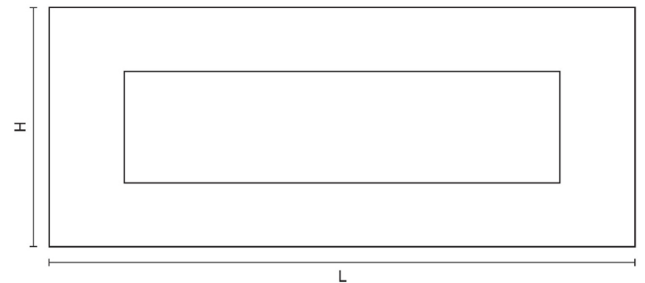

CROFT

Product Code: 1635

Product Name: Letter Plate

Description: Our popular solid brass letter plate is available in eight size options as standard and is part of our full range of front door fittings.

Shown here in our Polished Brass Unlacquered finish.

Product Information

Supplied with fixings to suit up to 57mm thick doors as standard. M6 x 80mm bolts, washers, and dome caps in matching finish.

Available in the following sizes, with our Letter Tidies available to neatly cover the aperture and fixings.

(Recommended Letter Tidy size shown in brackets)

- 8" x 2 3/4" (11" x 3")
- 10" x 3" (11" x 3")
- 10" x 4" (11" x 3")
- 12" x 3" (12" x 4")
- 12" x 4 1/4" (12" x 4")
- 13" x 3" (12" x 4")
- 14" x 4 1/2" (14" x 4")

| Sizes | L | H | Bolt Centres | Aperture |
|-------------|-------|-------|--------------|------------|
| 8" x 2 3/4" | 203mm | 70mm | 185mm | 153 x 39mm |
| 10 x 3" | 250mm | 76mm | 227mm | 190 x 41mm |
| 10 x 4" | 254mm | 102mm | 222mm | 187 x 47mm |
| 12 x 3" | 305mm | 76mm | 262mm | 218 x 44mm |
| 12 x 4.1/4" | 305mm | 108mm | 269mm | 238 x 53mm |
| 13 x 3" | 330mm | 76mm | 296mm | 258 x 45mm |
| 14 x 4.1/2" | 355mm | 112mm | 316mm | 270 x 51mm |