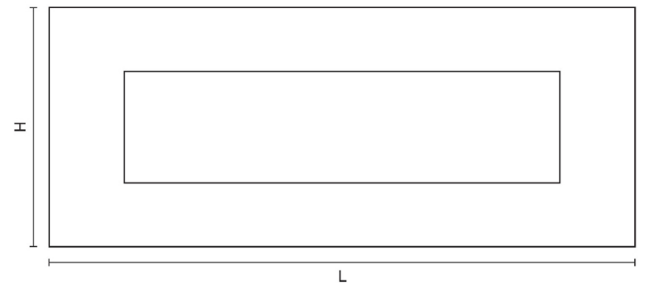

CROFT

Product Code: 1635

Product Name: Letter Plate

Description: Our popular solid brass letter plate is available in eight size options as standard and is part of our full range of front door fittings.

Shown here in our Polished Brass Unlacquered finish.

Product Information

Supplied with fixings to suit up to 57mm thick doors as standard. M6 x 80mm bolts, washers, and dome caps in matching finish.

Available in the following sizes, with our Letter Tidies available to neatly cover the aperture and fixings.

(Recommended Letter Tidy size shown in brackets)

8" x 2 3/4" (11" x 3")
10" x 3" (11" x 3")
10" x 4" (11" x 3")
12" x 3" (12" x 4")
12" x 4 1/4" (12" x 4")
13" x 3" (12" x 4")
14" x 4 1/2" (14" x 4")

Sizes	L	H	Bolt Centres	Aperture
8" x 2 3/4"	203mm	70mm	185mm	153 x 39mm
10 x 3"	250mm	76mm	227mm	190 x 41mm
10 x 4"	254mm	102mm	222mm	187 x 47mm
12 x 3"	305mm	76mm	262mm	218 x 44mm
12 x 4.1/4"	305mm	108mm	269mm	238 x 53mm
13 x 3"	330mm	76mm	296mm	258 x 45mm
14 x 4.1/2"	355mm	112mm	316mm	270 x 51mm