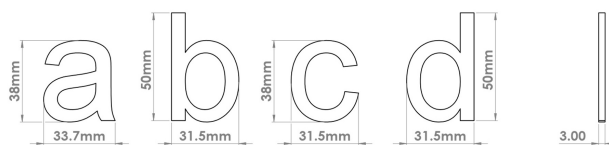

CROFT

Product Code: 6421

Product Name: Arial Font Letter

Description: Our fine brass lower case letters are perfect for high-end apartments.

Shown here in our Polished Chrome finish.

Product Information

Available in either pin fix or face fix. a, b, c, and d available.

H

50mm

D

3mm

Available in all Croft finishes excluding RBMA, TB,