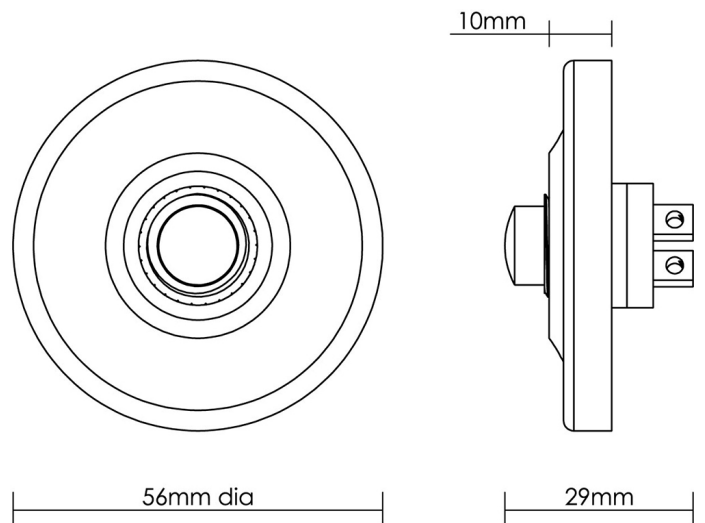

Available in all Croft finishes excluding RBMA, TB, ZB,