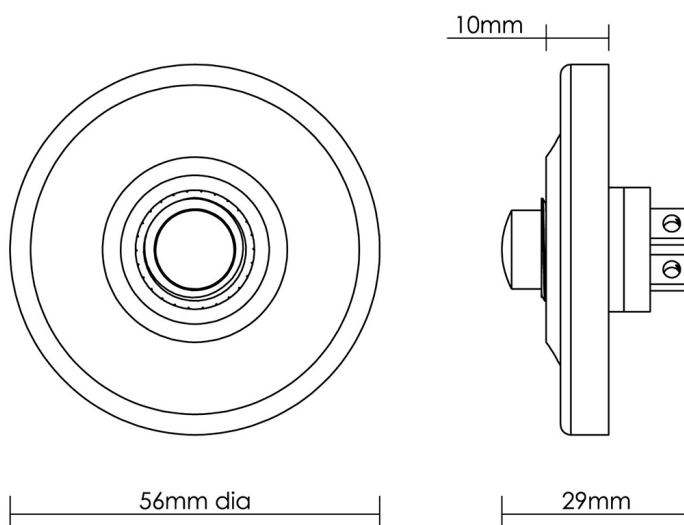

Available in all Croft finishes excluding DORB, IBMA, IBUL, MBK, ORB, RBMA, TB, ZB,