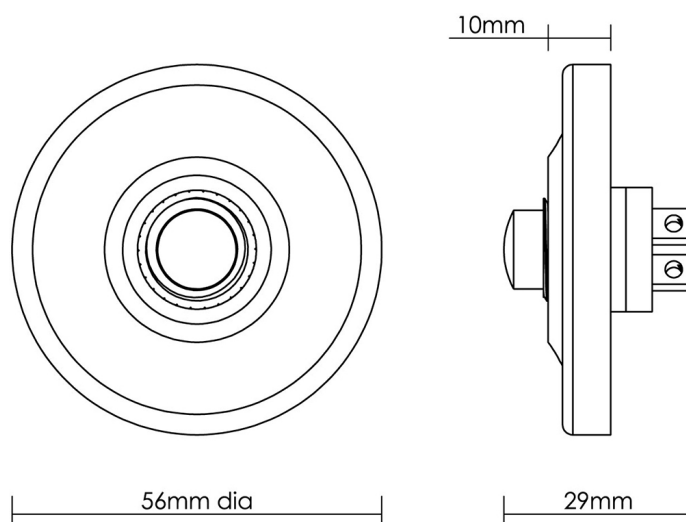

Available in all Croft finishes excluding RBMA, TB, ZB,