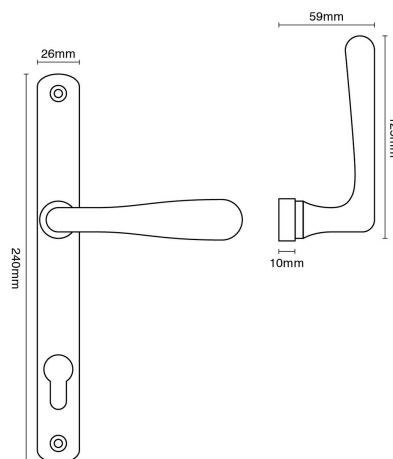

# CROFT

**Product Code:** 2208E

**Product Name:** Elegance Lever Lock

**Description:** 240 x 26mm backplate. Can be used with multipoint locks. 92mm euro profile centres, other keyhole centres can be made to suit customer requirements. Also available as latch, standard keyhole and bathroom option. Bolt fix or face fix options available. Supplied with spring cassettes if required.

## Product Information

240 x 26mm backplate. Can be used with multipoint locks. 92mm euro profile centres, other keyhole centres can be made to suit customer requirements. Also available as latch, standard keyhole and bathroom option. Bolt fix or face fix options available. Supplied with spring cassettes if required.