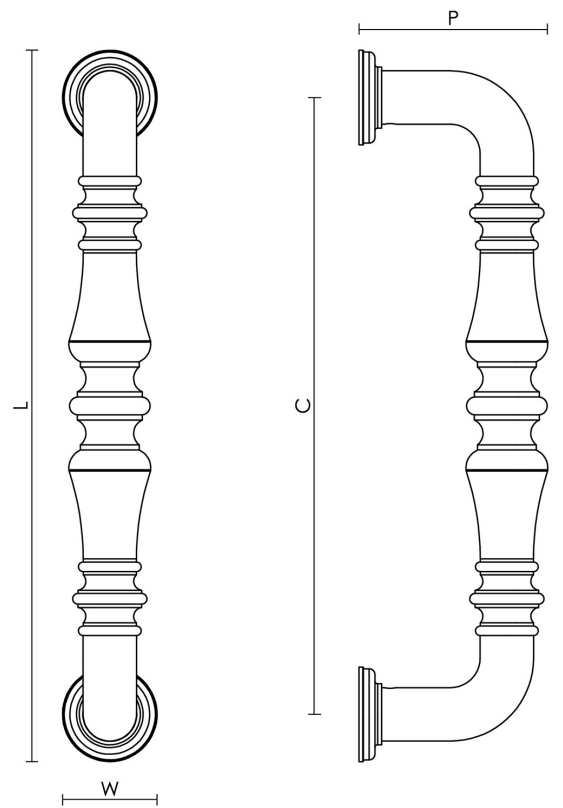

CROFT

Product Code: 1955

Product Name: Ornate Pull Handle on Roses

Description:

Shown here in our Satin Brass finish.

Product Information

10" overall length (253mm)

Sizes	L	W	P	Bolt Centres
10"	253mm	34mm	67mm	219mm