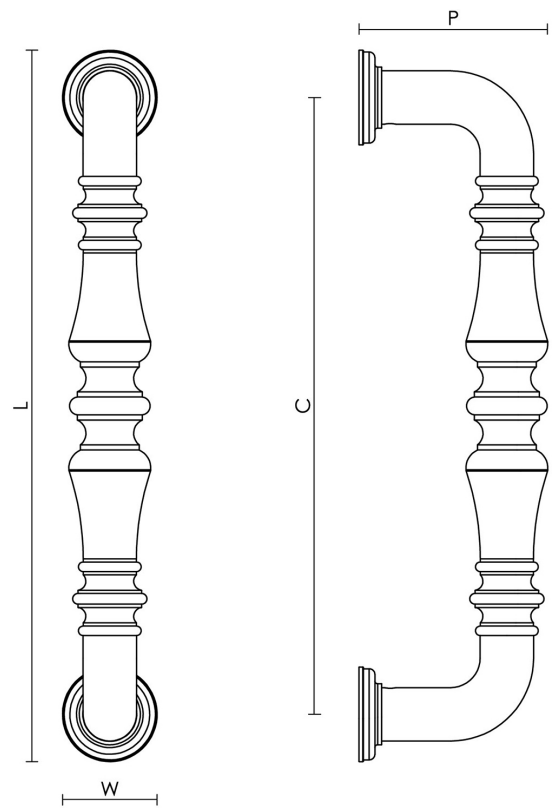

CROFT

Product Code: 1955

Product Name: Ornate Pull Handle on Roses

Description:

Shown here in our Satin Brass finish.

Product Information

10" overall length (253mm)

Sizes	L	W	P	Bolt Centres
10"	253mm	34mm	67mm	219mm