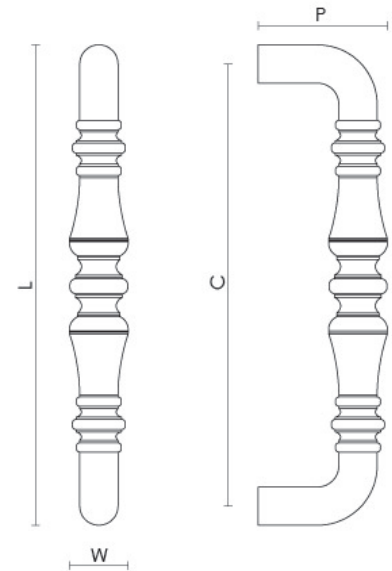

Sizes	L	W	P	C
9 3/8"	238mm	29mm	64mm	219mm

Available in all Croft finishes excluding RBMA, TB,