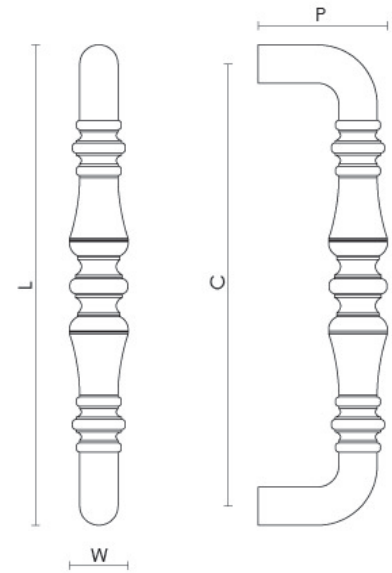

CROFT

Product Code: 1956

Product Name: Ornate Pull Handle

Description:

Shown here in our Satin Brass finish.

### Product Information

9 3/8" overall length (238mm)

Sizes	L	W	P	C
9 3/8"	238mm	29mm	64mm	219mm

Available in all Croft finishes excluding PG, PGUL, RBMA, TB,