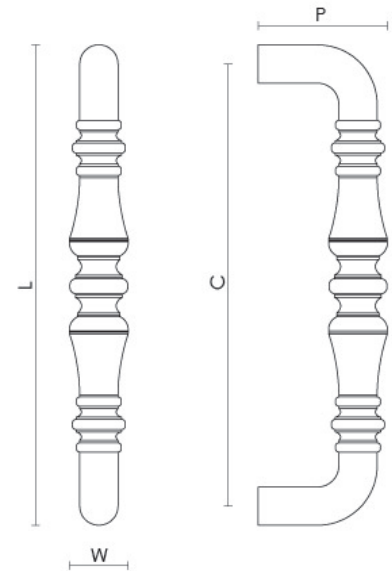

CROFT

Product Code: 1956

Product Name: Ornafe Pull Handle

Description:

Shown here in our Satin Brass finish.

Product Information

9 3/8" overall length (238mm)

Sizes	L	W	P	C
9 3/8"	238mm	29mm	64mm	219mm