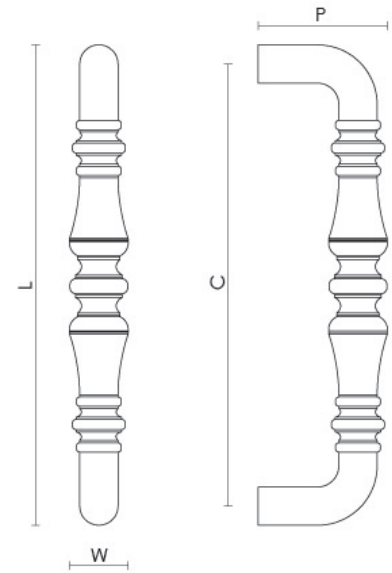

CROFT

Product Code: 1956

Product Name: Ornafe Pull Handle

Description:

Shown here in our Satin Brass finish.

Product Information

9 3/8" overall length (238mm)

Sizes	L	W	P	C
9 3/8"	238mm	29mm	64mm	219mm