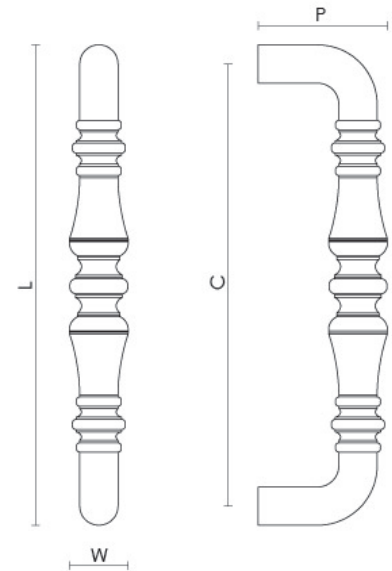

CROFT

Product Code: 1956

Product Name: Ornaate Pull Handle

Description:

Shown here in our Satin Brass finish.

### Product Information

9 3/8" overall length (238mm)

Sizes	L	W	P	C
9 3/8"	238mm	29mm	64mm	219mm

Available in all Croft finishes excluding RBMA, TB,