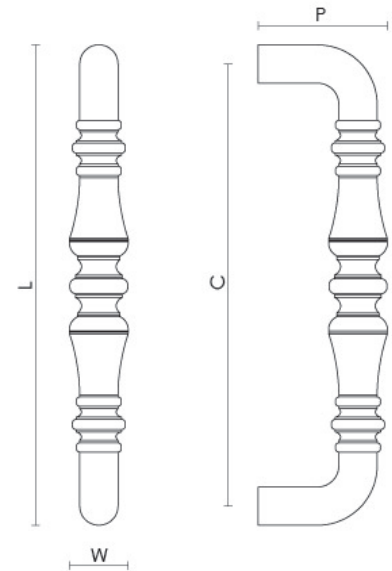

CROFT

Product Code: 1956

Product Name: Ornat Pull Handle

Description:

Shown here in our Satin Brass finish.

### Product Information

9 3/8" overall length (238mm)

Sizes	L	W	P	C
9 3/8"	238mm	29mm	64mm	219mm

Available in all Croft finishes excluding RBMA, TB,