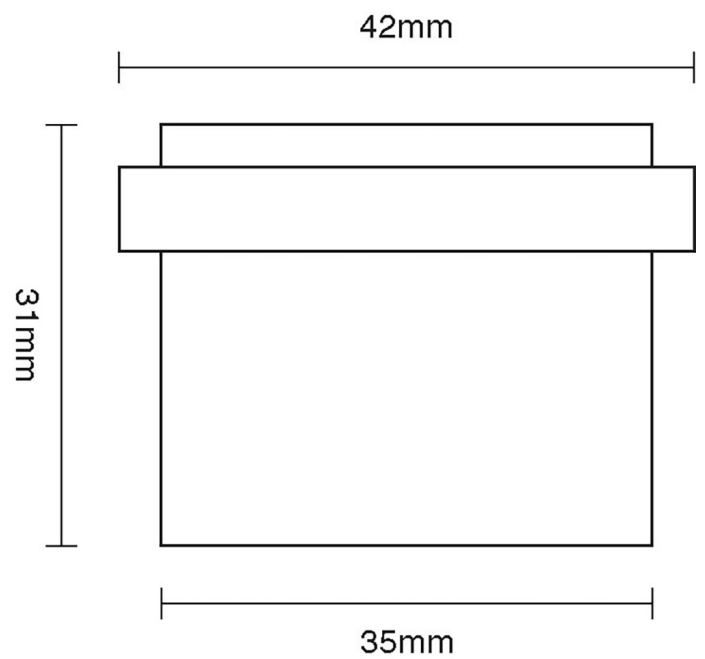

CROFT

Product Code: 4531

Product Name: Reeded Two Part Door Stop

Description: 42mm diameter

Shown here in our Polished Chrome finish.

Product Information

42mm diameter

Available in all Croft finishes excluding RBMA, TB,