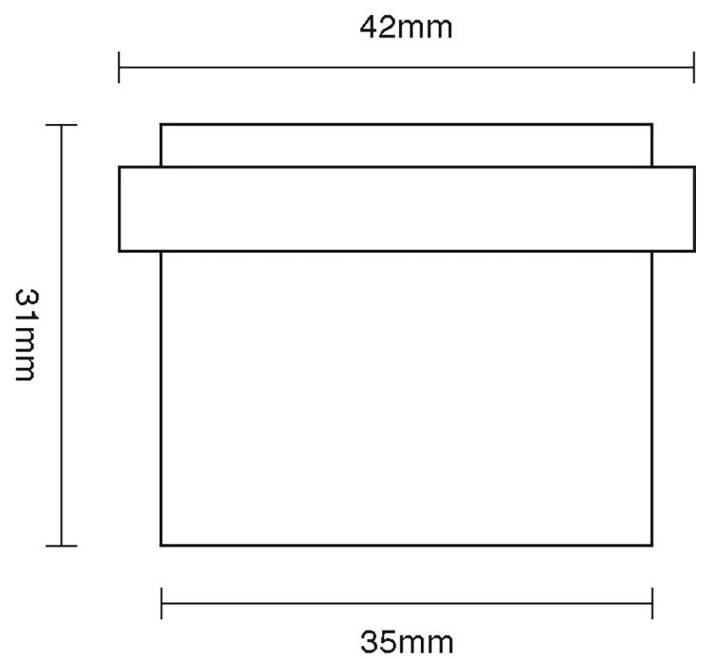

CROFT

Product Code: 4531

Product Name: Reeded Two Part Door Stop

Description: 42mm diameter

Shown here in our Polished Chrome finish.

Product Information

42mm diameter

Available in all Croft finishes excluding DORB, IBMA, IBUL, MBK, ORB, RBMA, TB,