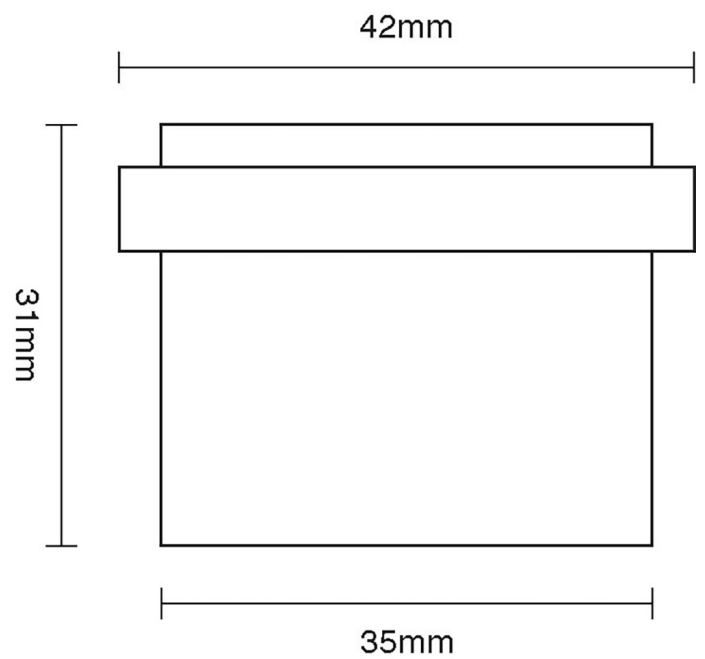

CROFT

Product Code: 4531

Product Name: Reeded Two Part Door Stop

Description: 42mm diameter

Shown here in our Polished Chrome finish.

### Product Information

42mm diameter

Available in all Croft finishes excluding RBMA, TB,