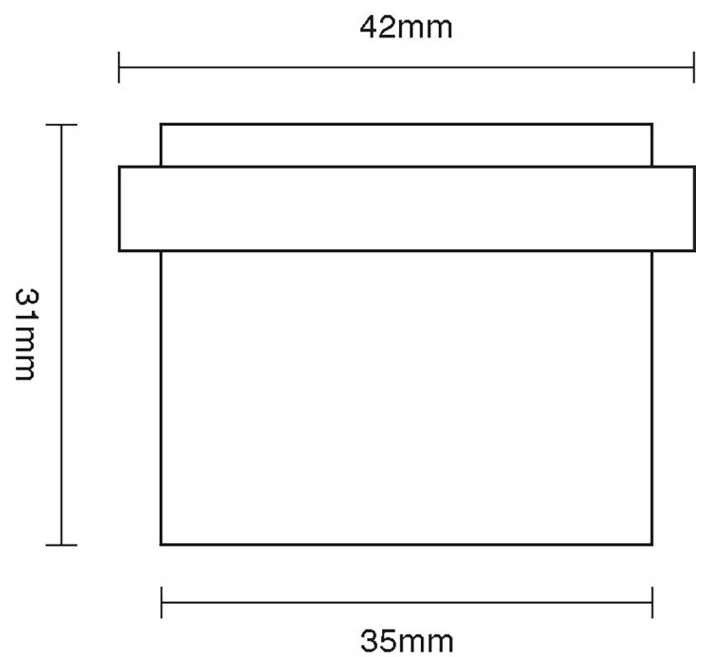

CROFT

Product Code: 4532

Product Name: Pillow Two Part Door Stop

Description: 42mm diameter

Shown here in our Polished Chrome finish.

Product Information

42mm diameter

Available in all Croft finishes excluding RBMA, TB,