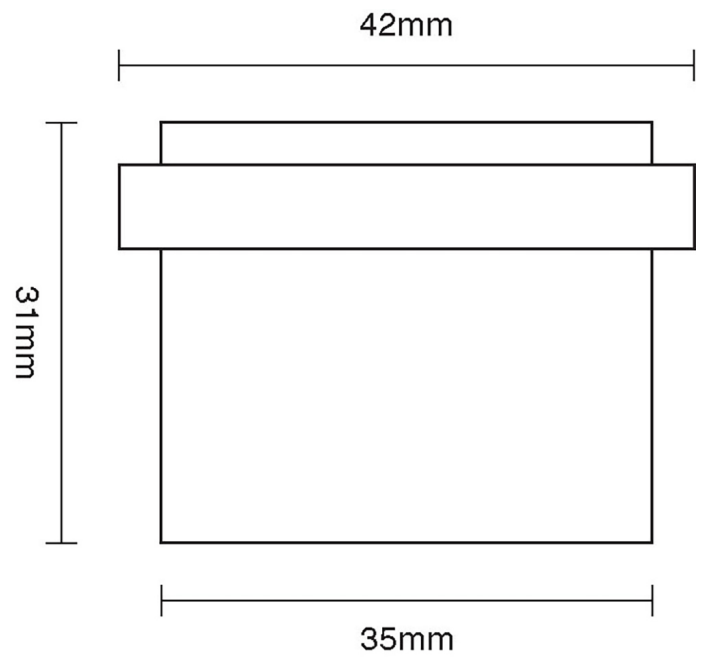

CROFT

Product Code: 4532

Product Name: Pillow Two Part Door Stop

Description: 42mm diameter

Shown here in our Polished Chrome finish.

Product Information

42mm diameter

Available in all Croft finishes excluding DORB, IBMA, IBUL, MBK, ORB, RBMA, TB,