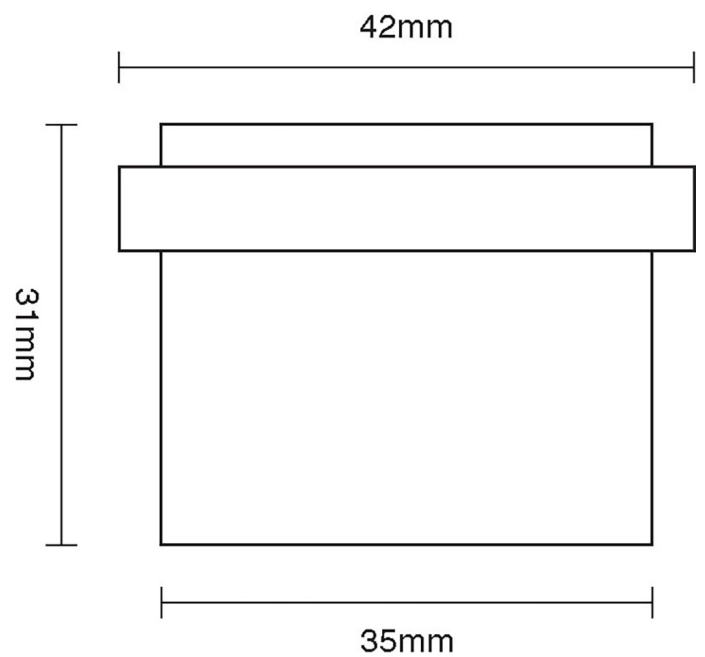

CROFT

Product Code: 4532

Product Name: Pillow Two Part Door Stop

Description: 42mm diameter

Shown here in our Polished Chrome finish.

Product Information

42mm diameter

Available in all Croft finishes excluding RBMA, TB,