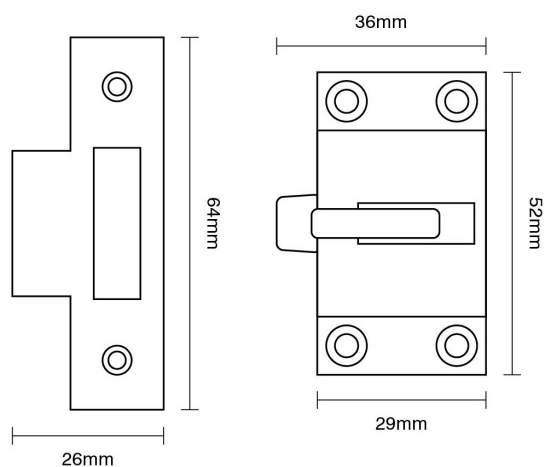

Available in all Croft finishes excluding RBMA, TB,