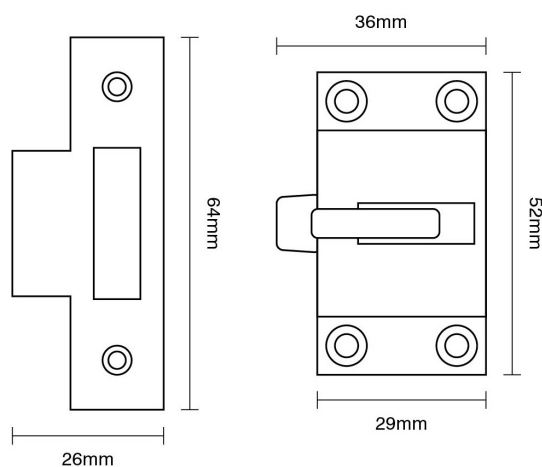

Available in all Croft finishes excluding PG, PGUL, RBMA, TB,