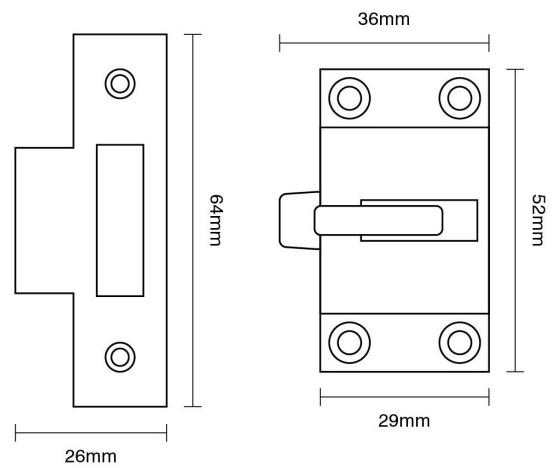

Available in all Croft finishes excluding RBMA, TB,