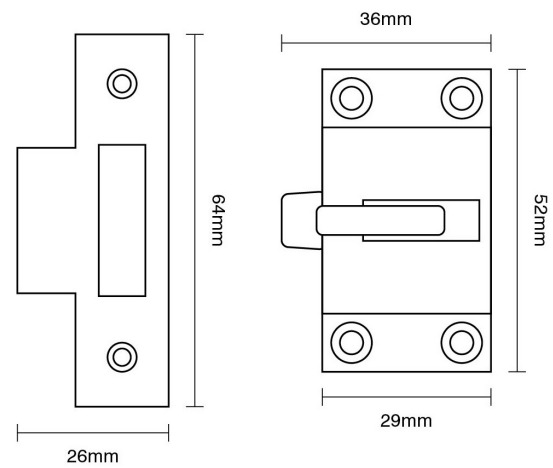

Available in all Croft finishes excluding DORB, IBMA, IBUL, MBK, ORB, RBMA, TB,