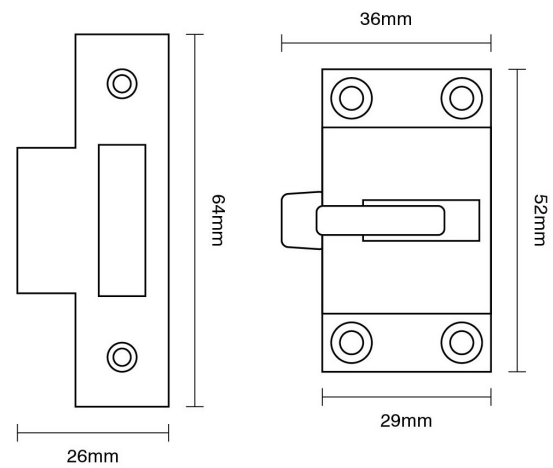

Available in all Croft finishes excluding RBMA, TB,