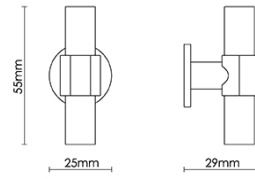

# CROFT

**Product Code:** 161

**Product Name:** Fusion T-Bar

**Description:** Unusual in shape yet a pleasure to look at, the Fusion T Bar adds an industrial feel to any room. Paired perfectly with the Fusion cabinet handle.

## Product Information

Supplied with a M5 x 65mm Break off screw

Available in all Croft finishes excluding RBMA, TB,