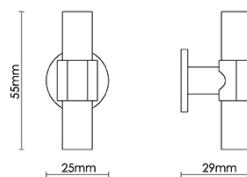

# CROFT

**Product Code:** 161

**Product Name:** Fusion T-Bar

**Description:** Unusual in shape yet a pleasure to look at, the Fusion T Bar adds an industrial feel to any room. Paired perfectly with the Fusion cabinet handle.

## Product Information

Supplied with a M5 x 65mm Break off screw

Available in all Croft finishes excluding DORB, IBMA, IBUL, MBK, ORB, RBMA, TB,