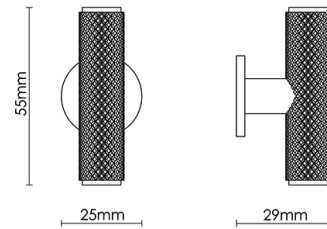

# CROFT

**Product Code:** 162

**Product Name:** Diamond Silhouette T-Bar

**Description:** Perfectly rounded with knurled detail around its body, the Diamond Silhouette T Bar is a stylish and modern addition to kitchen cabinets, wardrobes, media units and more. Complete the set with with the Diamond Silhouette handle and Diamond Silhouette knob.

## Product Information

Supplied with a M5 x 65mm Break off screw

Available in all Croft finishes excluding AGD, AB, AUT, DAB, DAN, DORB, IBUL, LAB, MBK, ORB, PRL, RBMA, SBUL, SMK, TB,