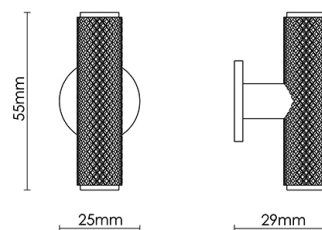

CROFT

Product Code: 162

Product Name: Diamond Silhouette T-Bar

Description: Perfectly rounded with knurled detail around it's body, the Diamond Silhouette T Bar is a stylish and modern addition to kitchen cabinets, wardrobes, media units and more. Complete the set with with the Diamond Sillhouette handle and Diamond Silhouette knob.

Shown here in our Antique Nickel finish.

Product Information

Supplied with a M5 x 65mm Break off screw

Available in all Croft finishes excluding AGD, AB, AUT, DAB, DAN, DORB, IBMA, IBUL, LAB, MBK, ORB, PRL, RBMA, SBUL, SMK, TB, DEB, EB, CN, MCN,