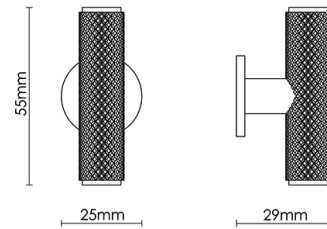

Available in all Croft finishes excluding AGD, AB, AUT, DAB, DAN, DORB, IBUL, LAB, MBK, ORB, PRL, RBMA, SBUL, SMK, TB,