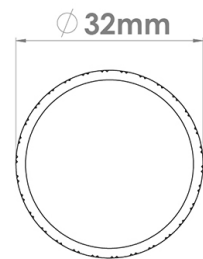

CROFT

Product Code: 174

Product Name: Diamond Silhouette Cabinet Knob

Description: Perfectly rounded with knurled detail around it's body, the Diamond Silhouette Knob is a stylish and modern addition to kitchen cabinets, wardrobes, media units and more. Complete the set with with the Diamond Silhouette handle and Diamond Silhouette T Bar.

Shown here in our Dark Bronze Metal Antique finish.

Product Information

Supplied with a M5 x 65mm Break off screw

Available in all Croft finishes excluding AGD, AB, AUT, DAB, DAN, DORB, IBUL, LAB, MBK, ORB, PRL, RBMA, SBUL, SMK, TB,