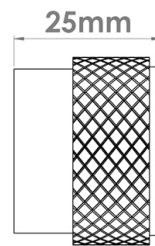

CROFT

Product Code: 174

Product Name: Diamond Silhouette Cabinet Knob

Description: Perfectly rounded with knurled detail around it's body, the Diamond Silhouette Knob is a stylish and modern addition to kitchen cabinets, wardrobes, media units and more. Complete the set with with the Diamond Silhouette handle and Diamond Silhouette T Bar.

Shown here in our Dark Bronze Metal Antique finish.

Product Information

Supplied with a M5 x 65mm Break off screw

Available in all Croft finishes excluding AGD, AB, AUT, DAB, DAN, DORB, IBUL, LAB, MBK, ORB, PRL, RBMA, SBUL, SMK, TB,