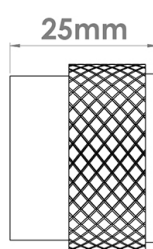

CROFT

Product Code: 174

Product Name: Diamond Silhouette Cabinet Knob

Description: Perfectly rounded with knurled detail around it's body, the Diamond Silhouette Knob is a stylish and modern addition to kitchen cabinets, wardrobes, media units and more. Complete the set with with the Diamond Silhouette handle and Diamond Silhouette T Bar.

Shown here in our Dark Bronze Metal Antique finish.

Product Information

Supplied with a M5 x 65mm Break off screw

Available in all Croft finishes excluding AGD, AB, AUT, DAB, DORB, IBUL, LAB, MBK, ORB, PG, PGUL, RBMA, SBUL, TB,