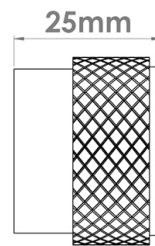

Available in all Croft finishes excluding AGD, AB, AUT, DAB, DAN, DORB, IBUL, LAB, MBK, ORB, PRL, RBMA, SBUL, SMK, TB,