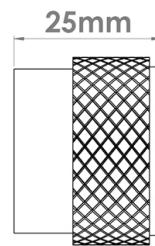

# CROFT

**Product Code:** 174

**Product Name:** Diamond Silhouette Cabinet Knob

**Description:** Perfectly rounded with knurled detail around it's body, the Diamond Silhouette Knob is a stylish and modern addition to kitchen cabinets, wardrobes, media units and more. Complete the set with with the Diamond Silhouette handle and Diamond Silhouette T Bar.

## Product Information

Supplied with a M5 x 65mm Break off screw

Available in all Croft finishes excluding AGD, AB, AUT, DAB, DAN, DORB, IBMA, IBUL, LAB, MBK, ORB, PRL, RBMA, SBUL, SMK, TB, DEB, EB, CN, MCN,