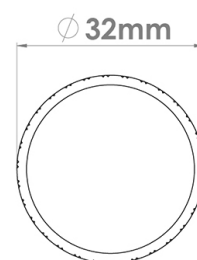

CROFT

Product Code: 174

Product Name: Diamond Silhouette Cabinet Knob

Description: Perfectly rounded with knurled detail around it's body, the Diamond Silhouette Knob is a stylish and modern addition to kitchen cabinets, wardrobes, media units and more. Complete the set with with the Diamond Silhouette handle and Diamond Silhouette T Bar.

Shown here in our Dark Bronze Metal Antique finish.

Product Information

Supplied with a M5 x 65mm Break off screw

Available in all Croft finishes excluding AGD, AB, AUT, DAB, DORB, IBUL, LAB, MBK, ORB, PG, PGUL, RBMA, SBUL, TB,