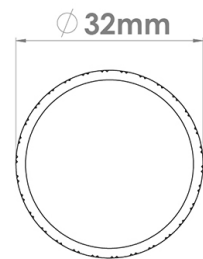

Available in all Croft finishes excluding AGD, AB, AUT, DAB, DAN, DORB, IBUL, LAB, MBK, ORB, PRL, RBMA, SBUL, SMK, TB,