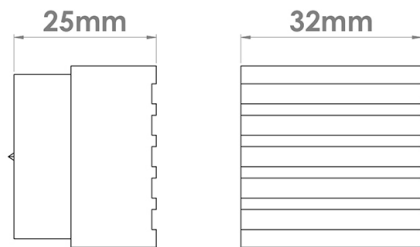

CROFT

Product Code: 175

Product Name: Icon Cabinet Knob

Description: Our Icon cabinet knob is as practical as it is stunning. With a fluted design on its face, the Icon knob is the perfect finishing touch to add detail to any cabinet door.

Shown here in our Antique Brass finish.

Product Information

Supplied with a M5 x 65mm Break off screw

Available in all Croft finishes excluding RBMA, TB,