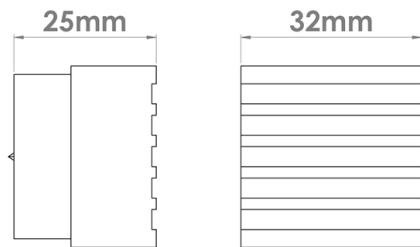

# CROFT

**Product Code:** 175

**Product Name:** Icon Cabinet Knob

**Description:** Our Icon cabinet knob is as practical as it is stunning. With a fluted design on its face, the Icon knob is the perfect finishing touch to add detail to any cabinet door.

## Product Information

Supplied with a M5 x 65mm Break off screw

Available in all Croft finishes excluding DORB, IBMA, IBUL, MBK, ORB, RBMA, TB,