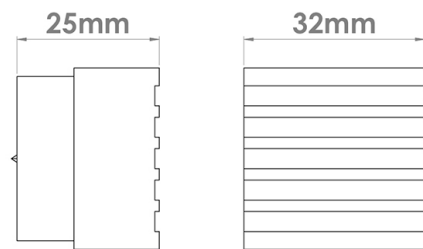

CROFT

Product Code: 175

Product Name: Icon Cabinet Knob

Description: Our Icon cabinet knob is as practical as it is stunning. With a fluted design on its face, the Icon knob is the perfect finishing touch to add detail to any cabinet door.

Shown here in our Antique Brass finish.

Product Information

Supplied with a M5 x 65mm Break off screw

Available in all Croft finishes excluding RBMA, TB,