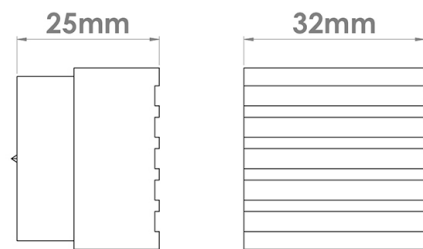

# CROFT

**Product Code:** 175

**Product Name:** Icon Cabinet Knob

**Description:** Our Icon cabinet knob is as practical as it is stunning. With a fluted design on its face, the Icon knob is the perfect finishing touch to add detail to any cabinet door.

## Product Information

Supplied with a M5 x 65mm Break off screw

Available in all Croft finishes excluding RBMA, TB,