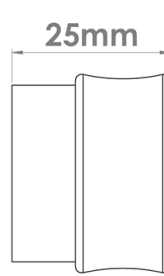

# CROFT

**Product Code:** 176

**Product Name:** Roka Cabinet Knob

**Description:** The Roka cabinet knob is smooth to the touch yet durable and sturdy in use. Perfect for Kitchen cabinets, drawers and wardrobes. The Roka cabinet knob can be beautifully paired with the Roka cabinet handle.

## Product Information

Supplied with a M5 x 65mm Break off screw

Available in all Croft finishes excluding RBMA, TB,