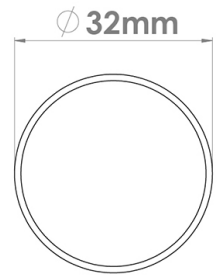

# CROFT

**Product Code:** 176

**Product Name:** Roka Cabinet Knob

**Description:** The Roka cabinet knob is smooth to the touch yet durable and sturdy in use. Perfect for Kitchen cabinets, drawers and wardrobes. The Roka cabinet knob can be beautifully paired with the Roka cabinet handle.

## Product Information

Supplied with a M5 x 65mm Break off screw

Available in all Croft finishes excluding DORB, IBMA, IBUL, MBK, ORB, RBMA, TB,