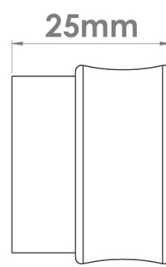

# CROFT

**Product Code:** 176

**Product Name:** Roka Cabinet Knob

**Description:** The Roka cabinet knob is smooth to the touch yet durable and sturdy in use. Perfect for Kitchen cabinets, drawers and wardrobes. The Roka cabinet knob can be beautifully paired with the Roka cabinet handle.

## Product Information

Supplied with a M5 x 65mm Break off screw

Available in all Croft finishes excluding DORB, IBMA, IBUL, MBK, ORB, RBMA, TB,