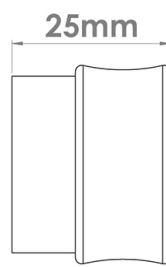

# CROFT

**Product Code:** 176

**Product Name:** Roka Cabinet Knob

**Description:** The Roka cabinet knob is smooth to the touch yet durable and sturdy in use. Perfect for Kitchen cabinets, drawers and wardrobes. The Roka cabinet knob can be beautifully paired with the Roka cabinet handle.

## Product Information

Supplied with a M5 x 65mm Break off screw

Available in all Croft finishes excluding RBMA, TB,