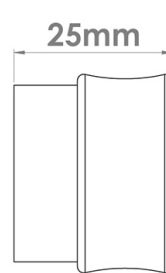

# CROFT

**Product Code:** 176

**Product Name:** Roka Cabinet Knob

**Description:** The Roka cabinet knob is smooth to the touch yet durable and sturdy in use. Perfect for Kitchen cabinets, drawers and wardrobes. The Roka cabinet knob can be beautifully paired with the Roka cabinet handle.

## Product Information

Supplied with a M5 x 65mm Break off screw

Available in all Croft finishes excluding RBMA, TB,