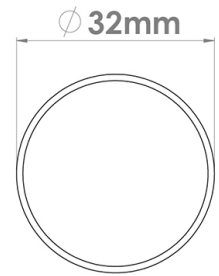

# CROFT

**Product Code:** 176

**Product Name:** Roka Cabinet Knob

**Description:** The Roka cabinet knob is smooth to the touch yet durable and sturdy in use. Perfect for Kitchen cabinets, drawers and wardrobes. The Roka cabinet knob can be beautifully paired with the Roka cabinet handle.

## Product Information

Supplied with a M5 x 65mm Break off screw

Available in all Croft finishes excluding RBMA, TB,