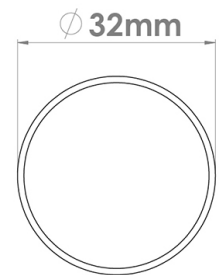

# CROFT

**Product Code:** 176

**Product Name:** Roka Cabinet Knob

**Description:** The Roka cabinet knob is smooth to the touch yet durable and sturdy in use. Perfect for Kitchen cabinets, drawers and wardrobes. The Roka cabinet knob can be beautifully paired with the Roka cabinet handle.

## Product Information

Supplied with a M5 x 65mm Break off screw

Available in all Croft finishes excluding RBMA, TB,