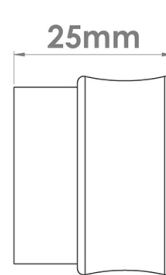

# CROFT

**Product Code:** 176

**Product Name:** Roka Cabinet Knob

**Description:** The Roka cabinet knob is smooth to the touch yet durable and sturdy in use. Perfect for Kitchen cabinets, drawers and wardrobes. The Roka cabinet knob can be beautifully paired with the Roka cabinet handle.

## Product Information

Supplied with a M5 x 65mm Break off screw

Available in all Croft finishes excluding RBMA, TB,