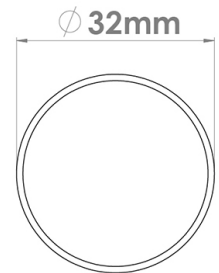

# CROFT

**Product Code:** 176

**Product Name:** Roka Cabinet Knob

**Description:** The Roka cabinet knob is smooth to the touch yet durable and sturdy in use. Perfect for Kitchen cabinets, drawers and wardrobes. The Roka cabinet knob can be beautifully paired with the Roka cabinet handle.

## Product Information

Supplied with a M5 x 65mm Break off screw

Available in all Croft finishes excluding RBMA, TB,