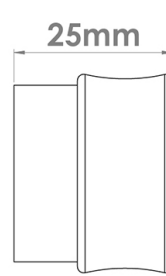

# CROFT

**Product Code:** 176

**Product Name:** Roka Cabinet Knob

**Description:** The Roka cabinet knob is smooth to the touch yet durable and sturdy in use. Perfect for Kitchen cabinets, drawers and wardrobes. The Roka cabinet knob can be beautifully paired with the Roka cabinet handle.

## Product Information

Supplied with a M5 x 65mm Break off screw

Available in all Croft finishes excluding RBMA, TB,