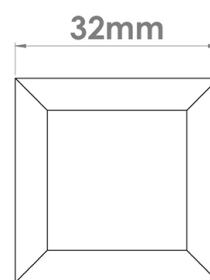

CROFT

Product Code: 177

Product Name: Pillow Cabinet Knob

Description: As it's name suggests, the Pillow cabinet knob is soft to the touch with its square face curving down into smooth rectangular sides. This durable cabinet knob can be paired with the pillow cabinet handle.

Shown here in our IBUL finish.

Product Information

Supplied with a M5 x 65mm Break off screw

Available in all Croft finishes excluding RBMA, TB,