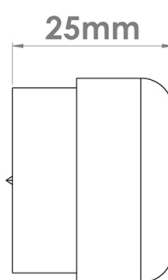

CROFT

Product Code: 177

Product Name: Pillow Cabinet Knob

Description: As it's name suggests, the Pillow cabinet knob is soft to the touch with its square face curving down into smooth rectangular sides. This durable cabinet knob can be paired with the pillow cabinet handle.

Shown here in our IBUL finish.

Product Information

Supplied with a M5 x 65mm Break off screw

Available in all Croft finishes excluding RBMA, TB,