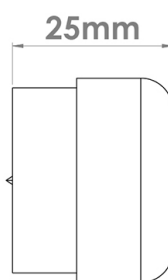

# CROFT

**Product Code:** 177

**Product Name:** Pillow Cabinet Knob

**Description:** As it's name suggests, the Pillow cabinet knob is soft to the touch with its square face curving down into smooth rectangular sides. This durable cabinet knob can be paired with the pillow cabinet handle.

## Product Information

Supplied with a M5 x 65mm Break off screw

Available in all Croft finishes excluding RBMA, TB,