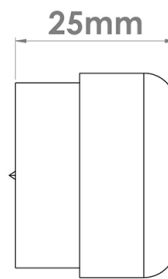

CROFT

Product Code: 177

Product Name: Pillow Cabinet Knob

Description: As its name suggests, the Pillow cabinet knob is soft to the touch with its square face curving down into smooth rectangular sides. This durable cabinet knob can be paired with the pillow cabinet handle.

Shown here in our IBUL finish.

Product Information

Supplied with a M5 x 65mm Break off screw

Available in all Croft finishes excluding RBMA, TB,