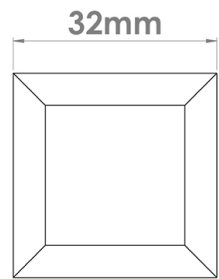

CROFT

Product Code: 177

Product Name: Pillow Cabinet Knob

Description: As it's name suggests, the Pillow cabinet knob is soft to the touch with its square face curving down into smooth rectangular sides. This durable cabinet knob can be paired with the pillow cabinet handle.

Shown here in our IBUL finish.

Product Information

Supplied with a M5 x 65mm Break off screw

Available in all Croft finishes excluding RBMA, TB,