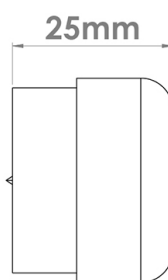

CROFT

Product Code: 177

Product Name: Pillow Cabinet Knob

Description: As its name suggests, the Pillow cabinet knob is soft to the touch with its square face curving down into smooth rectangular sides. This durable cabinet knob can be paired with the pillow cabinet handle.

Shown here in our IBUL finish.

Product Information

Supplied with a M5 x 65mm Break off screw

Available in all Croft finishes excluding RBMA, TB,