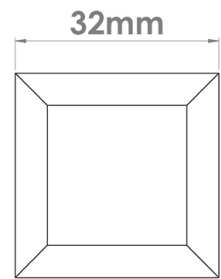

CROFT

Product Code: 177

Product Name: Pillow Cabinet Knob

Description: As its name suggests, the Pillow cabinet knob is soft to the touch with its square face curving down into smooth rectangular sides. This durable cabinet knob can be paired with the pillow cabinet handle.

Shown here in our IBUL finish.

Product Information

Supplied with a M5 x 65mm Break off screw

Available in all Croft finishes excluding RBMA, TB,