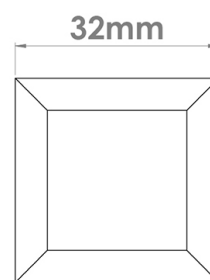

CROFT

Product Code: 177

Product Name: Pillow Cabinet Knob

Description: As its name suggests, the Pillow cabinet knob is soft to the touch with its square face curving down into smooth rectangular sides. This durable cabinet knob can be paired with the pillow cabinet handle.

Shown here in our IBUL finish.

Product Information

Supplied with a M5 x 65mm Break off screw

Available in all Croft finishes excluding RBMA, TB,