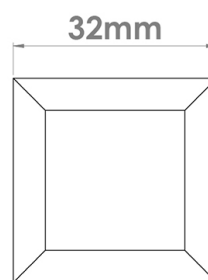

CROFT

Product Code: 177

Product Name: Pillow Cabinet Knob

Description: As it's name suggests, the Pillow cabinet knob is soft to the touch with its square face curving down into smooth rectangular sides. This durable cabinet knob can be paired with the pillow cabinet handle.

Shown here in our Midnight Carbon finish.

Product Information

Supplied with a M5 x 65mm Break off screw

Available in all Croft finishes excluding DORB, IBMA, IBUL, MBK, ORB, RBMA, TB,