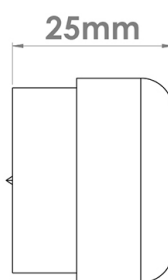

CROFT

Product Code: 177

Product Name: Pillow Cabinet Knob

Description: As it's name suggests, the Pillow cabinet knob is soft to the touch with its square face curving down into smooth rectangular sides. This durable cabinet knob can be paired with the pillow cabinet handle.

Shown here in our Midnight Carbon finish.

Product Information

Supplied with a M5 x 65mm Break off screw

Available in all Croft finishes excluding DORB, IBMA, IBUL, MBK, ORB, RBMA, TB,