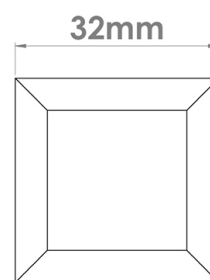

Available in all Croft finishes excluding RBMA, TB,