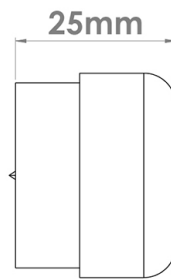

CROFT

Product Code: 177

Product Name: Pillow Cabinet Knob

Description: As it's name suggests, the Pillow cabinet knob is soft to the touch with its square face curving down into smooth rectangular sides. This durable cabinet knob can be paired with the pillow cabinet handle.

Shown here in our IBUL finish.

Product Information

Supplied with a M5 x 65mm Break off screw

Available in all Croft finishes excluding RBMA, TB,