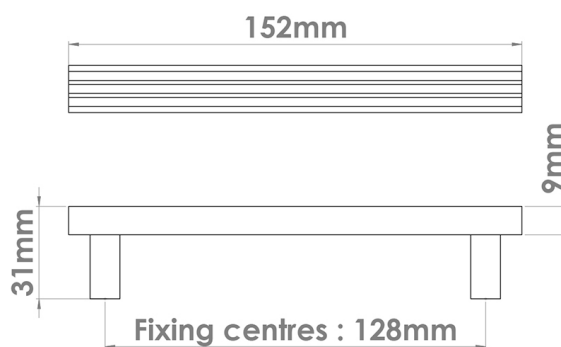

# CROFT

**Product Code:** 195

**Product Name:** Icon Cabinet Handle

**Description:** Our Icon cabinet handle is as practical as it is stunning. With a delicate fluted design on its face, the Icon handle is the perfect finishing touch to add detail to any cabinet door. Pair the Icon cabinet handle with the Icon knob for the perfect match.

## Product Information

Supplied with 2 No - M4 x 50mm Break off screw

Available in all Croft finishes excluding PG, PGUL, RBMA, TB,