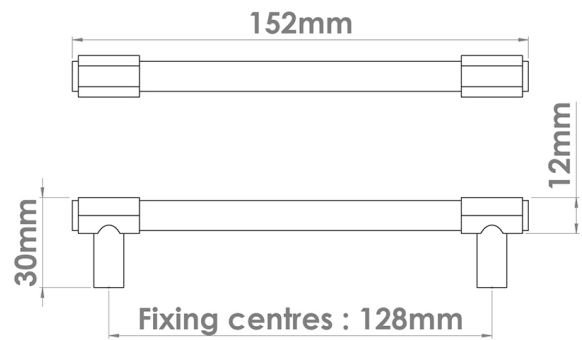

CROFT

Product Code: 196

Product Name: Fusion Cabinet Handle

Description: Unusual in shape yet a pleasure to look at, the Fusion cabinet handle adds an industrial feel to any room. Paired perfectly with the Fusion T Bar.

Shown here in our Light Antique Brass finish.

Product Information

Supplied with 2 No - M4 x 50mm Break off screws

Available in all Croft finishes excluding PG, PGUL, RBMA, TB,