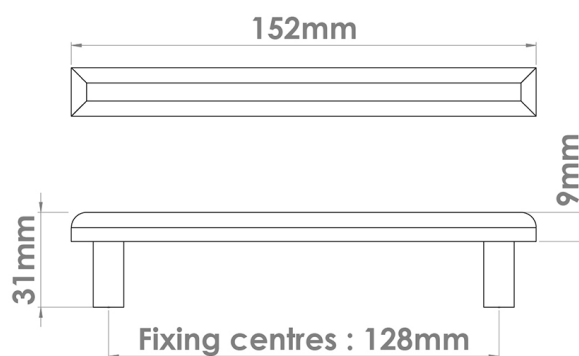

Available in all Croft finishes excluding RBMA, TB,