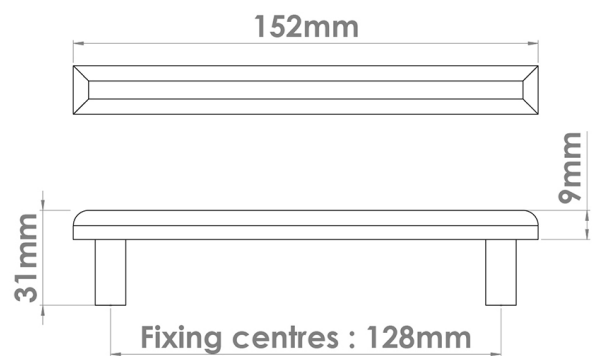

# CROFT

**Product Code:** 197-128

**Product Name:** Pillow Cabinet Handle

**Description:** As it's name suggests, the Pillow cabinet knob is soft to the touch with its square face curving down into smooth rectangular sides. This durable cabinet knob can be paired with the pillow cabinet handle.

## Product Information

Supplied with 2 No - M4 x 50mm Break off screws

Available in all Croft finishes excluding RBMA, TB,