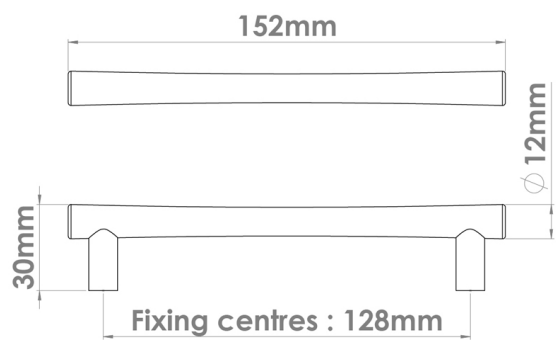

# CROFT

**Product Code:** 198-128

**Product Name:** Roka Cabinet Handle

**Description:** The Roka cabinet handle is smooth to the touch yet durable and sturdy in use. Perfect for kitchen cabinets, drawers and wardrobes. The Roka cabinet handle can be beautifully paired with the Roka cabinet knob.

## Product Information

Supplied with 2 No - M4 x 50mm Break off screws

Available in all Croft finishes excluding RBMA, TB,