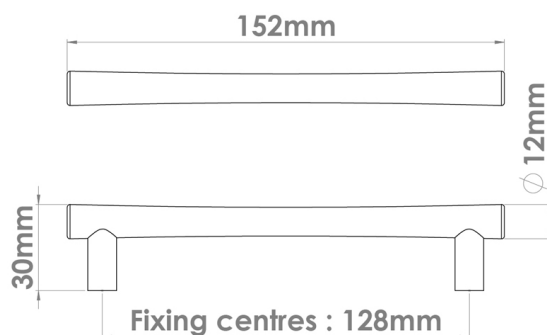

CROFT

Product Code: 198-128

Product Name: Roka Cabinet Handle

Description: The Roka cabinet handle is smooth to the touch yet durable and sturdy in use. Perfect for kitchen cabinets, drawers and wardrobes. The Roka cabinet handle can be beautifully paired with the Roka cabinet knob.

Shown here in our Polished Chrome finish.

Product Information

Supplied with 2 No - M4 x 50mm Break off screws

Available in all Croft finishes excluding DORB, IBMA, IBUL, MBK, ORB, RBMA, TB,