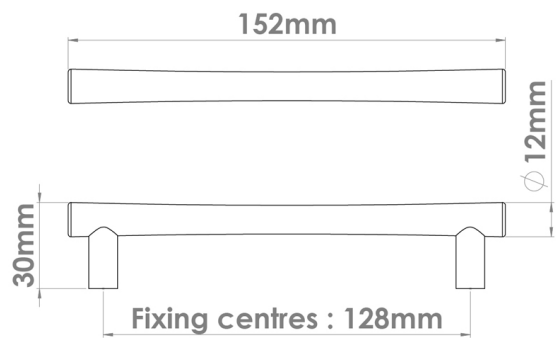

# CROFT

**Product Code:** 198-128

**Product Name:** Roka Cabinet Handle

**Description:** The Roka cabinet handle is smooth to the touch yet durable and sturdy in use. Perfect for kitchen cabinets, drawers and wardrobes. The Roka cabinet handle can be beautifully paired with the Roka cabinet knob.

## Product Information

Supplied with 2 No - M4 x 50mm Break off screws

Available in all Croft finishes excluding RBMA, TB,