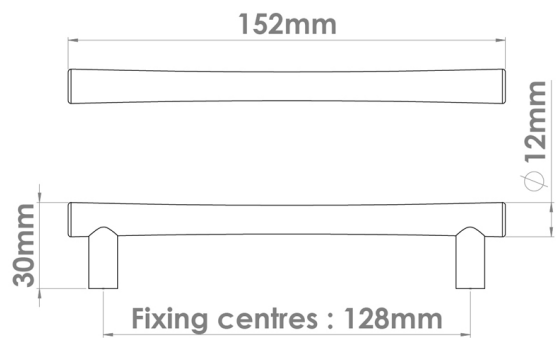

CROFT

Product Code: 198-128

Product Name: Roka Cabinet Handle

Description: The Roka cabinet handle is smooth to the touch yet durable and sturdy in use. Perfect for kitchen cabinets, drawers and wardrobes. The Roka cabinet handle can be beautifully paired with the Roka cabinet knob.

Shown here in our Polished Chrome finish.

Product Information

Supplied with 2 No - M4 x 50mm Break off screws

Available in all Croft finishes excluding RBMA, TB,