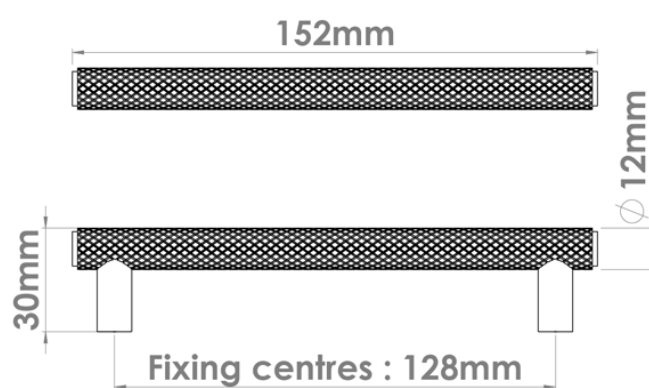

CROFT

Product Code: 199

Product Name: Diamond Silhouette Cabinet Handle

Description: Perfectly rounded with knurled detail around it's body, the Diamond Silhouette handle is a stylish and modern addition to kitchen cabinets, wardrobes, media units and more. Complete the set with with the Diamond Silhouette knob and Diamond Silhouette T Bar.

Shown here in our Dark Bronze Metal Antique finish.

Product Information

Supplied with 2 No - M4 x 50mm Break off screws

Available in all Croft finishes excluding AGD, AB, AUT, DAB, DAN, DORB, IBUL, LAB, MBK, ORB, PRL, PGUL, RBMA, SBUL, SMK, TB,