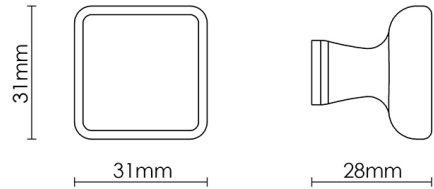

CROFT

Product Code: 1611

Product Name: Plaza Cabinet Knob

Description: Add a touch of class to any room in your home with our sophisticated Plaza cabinet knob. With a square face and gently curved edges, the Plaza's simple shape will complement any piece of furniture.

Shown here in our Smoked Brass finish.

Product Information

Supplied with a M5 x 65mm Break off screw

Available in all Croft finishes excluding RBMA, TB,