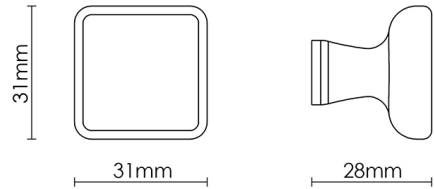

# CROFT

**Product Code:** 1611

**Product Name:** Plaza Cabinet Knob

**Description:** Add a touch of class to any room in your home with our sophisticated Plaza cabinet knob. With a square face and gently curved edges, the Plaza's simple shape will complement any piece of furniture.

## Product Information

Supplied with a M5 x 65mm Break off screw

Available in all Croft finishes excluding DORB, IBMA, IBUL, MBK, ORB, RBMA, TB,