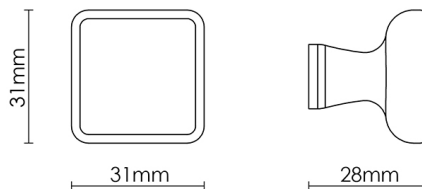

# CROFT

**Product Code:** 1611

**Product Name:** Plaza Cabinet Knob

**Description:** Add a touch of class to any room in your home with our sophisticated Plaza cabinet knob. With a square face and gently curved edges, the Plaza's simple shape will complement any piece of furniture.

## Product Information

Supplied with a M5 x 65mm Break off screw

Available in all Croft finishes excluding RBMA, TB,