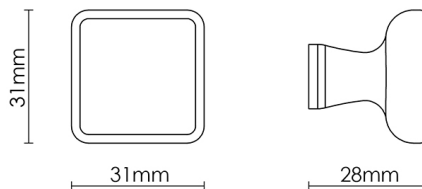

CROFT

Product Code: 1611

Product Name: Plaza Cabinet Knob

Description: Add a touch of class to any room in your home with our sophisticated Plaza cabinet knob. With a square face and gently curved edges, the Plaza's simple shape will complement any piece of furniture.

Shown here in our Smoked Brass finish.

Product Information

Supplied with a M5 x 65mm Break off screw

Available in all Croft finishes excluding RBMA, TB,