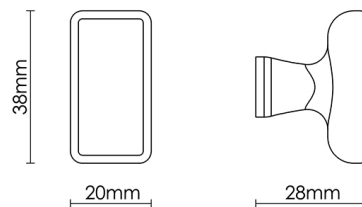

# CROFT

**Product Code:** 1625

**Product Name:** Capital Cabinet Knob

**Description:** Add a touch of class to any room in your home with our sophisticated Capital cabinet knob. With a rectangular face and gently curved edges, the Capital's simple shape will complement any piece of furniture.

## Product Information

Supplied with a M5 x 65mm Break off screw

Available in all Croft finishes excluding RBMA, TB,