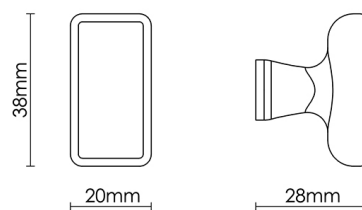

CROFT

Product Code: 1625

Product Name: Capital Cabinet Knob

Description: Add a touch of class to any room in your home with our sophisticated Capital cabinet knob. With a rectangular face and gently curved edges, the Capital's simple shape will complement any piece of furniture.

Shown here in our Light Antique Brass finish.

Product Information

Supplied with a M5 x 65mm Break off screw

Available in all Croft finishes excluding DORB, IBMA, IBUL, MBK, ORB, RBMA, TB,