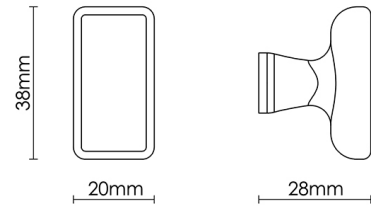

CROFT

Product Code: 1625

Product Name: Capital Cabinet Knob

Description: Add a touch of class to any room in your home with our sophisticated Capital cabinet knob. With a rectangular face and gently curved edges, the Capital's simple shape will complement any piece of furniture.

Shown here in our Light Antique Brass finish.

Product Information

Supplied with a M5 x 65mm Break off screw

Available in all Croft finishes excluding RBMA, TB,