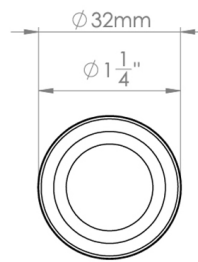

CROFT

Product Code: 4104

Product Name: Stepped Cushion Cabinet Knob

Description: With its intricate detail and delicate look, the Stepped Cushion cabinet knob will add subtle detail to your furniture, without overpowering. Not to be underestimated, the Stepped Cushion knob is as sturdy as it is beautiful.

Shown here in our Satin Brass finish.

Product Information

Supplied with a M5 x 65mm Break off screw

Available in all Croft finishes excluding DORB, IBMA, IBUL, MBK, ORB, RBMA, TB,