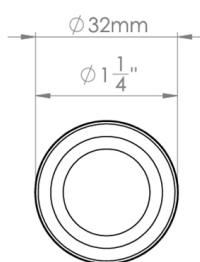

CROFT

Product Code: 4104

Product Name: Stepped Cushion Cabinet Knob

Description: With its intricate detail and delicate look, the Stepped Cushion cabinet knob will add subtle detail to your furniture, without overpowering. Not to be underestimated, the Stepped Cushion knob is as sturdy as it is beautiful.

Shown here in our Satin Brass finish.

Product Information

Supplied with a M5 x 65mm Break off screw

Available in all Croft finishes excluding RBMA, TB,