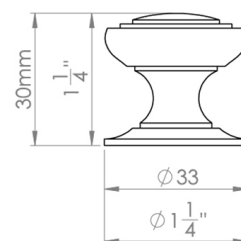

CROFT

Product Code: 4104

Product Name: Stepped Cushion Cabinet Knob

Description: With its intricate detail and delicate look, the Stepped Cushion cabinet knob will add subtle detail to your furniture, without overpowering. Not to be underestimated, the Stepped Cushion knob is as sturdy as it is beautiful.

Shown here in our Satin Brass finish.

Product Information

Supplied with a M5 x 65mm Break off screw

Available in all Croft finishes excluding RBMA, TB,