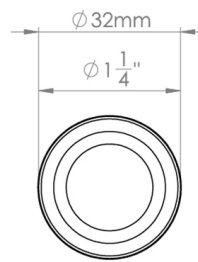

Available in all Croft finishes excluding RBMA, TB,