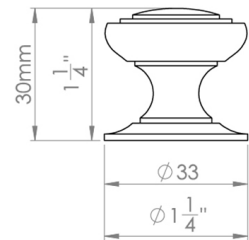

Available in all Croft finishes excluding RBMA, TB,