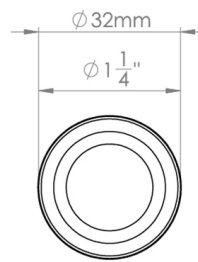

CROFT

Product Code: 4104

Product Name: Stepped Cushion Cabinet Knob

Description: With its intricate detail and delicate look, the Stepped Cushion cabinet knob will add subtle detail to your furniture, without overpowering. Not to be underestimated, the Stepped Cushion knob is as sturdy as it is beautiful.

### Product Information

Supplied with a M5 x 65mm Break off screw

Available in all Croft finishes excluding RBMA, TB,