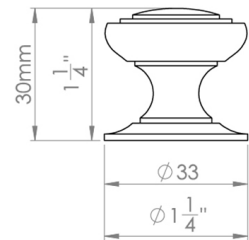

CROFT

Product Code: 4104

Product Name: Stepped Cushion Cabinet Knob

Description: With its intricate detail and delicate look, the Stepped Cushion cabinet knob will add subtle detail to your furniture, without overpowering. Not to be underestimated, the Stepped Cushion knob is as sturdy as it is beautiful.

### Product Information

Supplied with a M5 x 65mm Break off screw

Available in all Croft finishes excluding RBMA, TB,