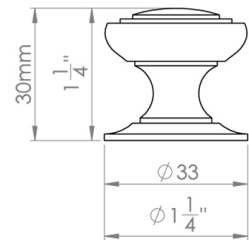

CROFT

Product Code: 4104

Product Name: Stepped Cushion Cabinet Knob

Description: With its intricate detail and delicate look, the Stepped Cushion cabinet knob will add subtle detail to your furniture, without overpowering. Not to be underestimated, the Stepped Cushion knob is as sturdy as it is beautiful.

Shown here in our Satin Brass finish.

Product Information

Supplied with a M5 x 65mm Break off screw

Available in all Croft finishes excluding DORB, IBMA, IBUL, MBK, ORB, RBMA, TB,