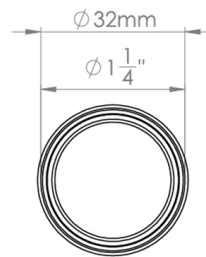

CROFT

Product Code: 4105

Product Name: Reeded Cushion Cabinet Knob

Description: With its intricate detail and delicate look, the Reeded Cushion cabinet knob will add subtle detail to your furniture, without overpowering. Not to be underestimated, the Reeded cushion knob is as sturdy as it is beautiful.

Shown here in our Satin Nickel finish.

Product Information

Supplied with a M5 x 65mm Break off screw

Available in all Croft finishes excluding DORB, IBMA, IBUL, MBK, ORB, RBMA, TB,