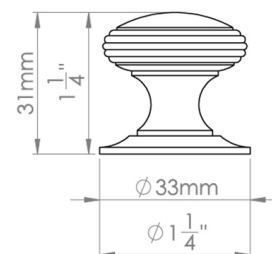

# CROFT

**Product Code:** 4105

**Product Name:** Reeded Cushion Cabinet Knob

**Description:** With its intricate detail and delicate look, the Reeded Cushion cabinet knob will add subtle detail to your furniture, without overpowering. Not to be underestimated, the Reeded cushion knob is as sturdy as it is beautiful.

## Product Information

Supplied with a M5 x 65mm Break off screw

Available in all Croft finishes excluding RBMA, TB,