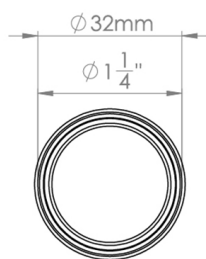

CROFT

Product Code: 4105

Product Name: Reeded Cushion Cabinet Knob

Description: With its intricate detail and delicate look, the Reeded Cushion cabinet knob will add subtle detail to your furniture, without overpowering. Not to be underestimated, the Reeded cushion knob is as sturdy as it is beautiful.

Shown here in our Satin Nickel finish.

Product Information

Supplied with a M5 x 65mm Break off screw

Available in all Croft finishes excluding RBMA, TB,