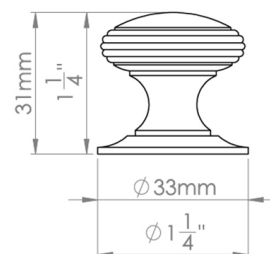

CROFT

Product Code: 4105

Product Name: Reeded Cushion Cabinet Knob

Description: With its intricate detail and delicate look, the Reeded Cushion cabinet knob will add subtle detail to your furniture, without overpowering. Not to be underestimated, the Reeded cushion knob is as sturdy as it is beautiful.

Shown here in our Satin Nickel finish.

Product Information

Supplied with a M5 x 65mm Break off screw

Available in all Croft finishes excluding RBMA, TB,