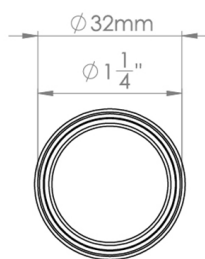

# CROFT

**Product Code:** 4105

**Product Name:** Reeded Cushion Cabinet Knob

**Description:** With its intricate detail and delicate look, the Reeded Cushion cabinet knob will add subtle detail to your furniture, without overpowering. Not to be underestimated, the Reeded cushion knob is as sturdy as it is beautiful.

## Product Information

Supplied with a M5 x 65mm Break off screw

Available in all Croft finishes excluding RBMA, TB,