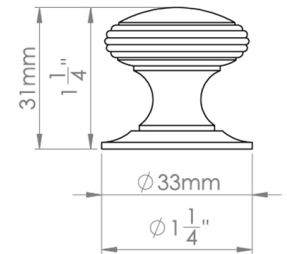

CROFT

Product Code: 4105

Product Name: Reeded Cushion Cabinet Knob

Description: With its intricate detail and delicate look, the Reeded Cushion cabinet knob will add subtle detail to your furniture, without overpowering. Not to be underestimated, the Reeded cushion knob is as sturdy as it is beautiful.

Shown here in our Satin Nickel finish.

Product Information

Supplied with a M5 x 65mm Break off screw

Available in all Croft finishes excluding DORB, IBMA, IBUL, MBK, ORB, RBMA, TB,