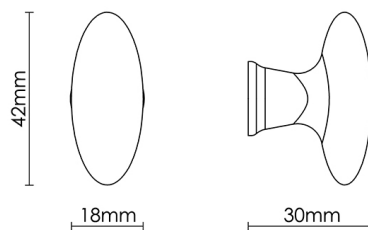

CROFT

Product Code: 4106

Product Name: Zeppelin Cabinet Knob

Description: The Zeppelin cabinet knob is a smooth and sophisticated addition to your cabinet drawers, adding a touch of class with its unusual shape and size.

### Product Information

Supplied with a M5 x 65mm Break off screw

Available in all Croft finishes excluding RBMA, TB,