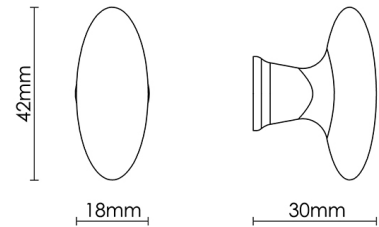

CROFT

Product Code: 4106

Product Name: Zeppelin Cabinet Knob

Description: The Zeppelin cabinet knob is a smooth and sophisticated addition to your cabinet drawers, adding a touch of class with its unusual shape and size.

### Product Information

Supplied with a M5 x 65mm Break off screw

Available in all Croft finishes excluding DORB, IBMA, IBUL, MBK, ORB, RBMA, TB,