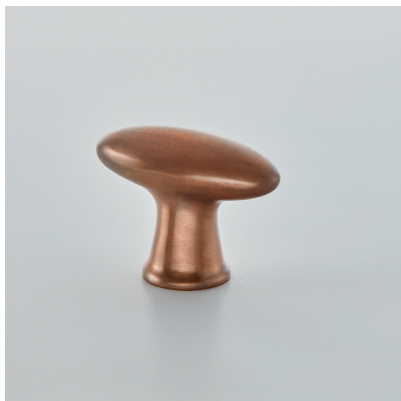

# CROFT

**Product Code:** 4106

**Product Name:** Zeppelin Cabinet Knob

**Description:** The Zeppelin cabinet knob is a smooth and sophisticated addition to your cabinet drawers, adding a touch of class with its unusual shape and size.

Shown here in our Imitation Bronze Metal Antique finish.

## Product Information

Supplied with a M5 x 65mm Break off screw

Available in all Croft finishes excluding RBMA, TB,