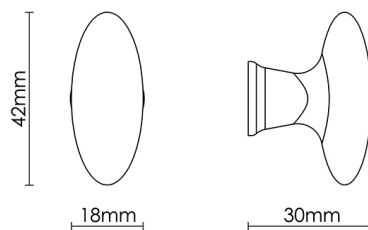

# CROFT

**Product Code:** 4106

**Product Name:** Zeppelin Cabinet Knob

**Description:** The Zeppelin cabinet knob is a smooth and sophisticated addition to your cabinet drawers, adding a touch of class with its unusual shape and size.

## Product Information

Supplied with a M5 x 65mm Break off screw

Available in all Croft finishes excluding RBMA, TB,