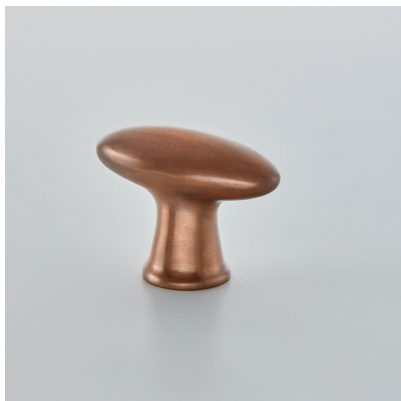

CROFT

Product Code: 4106

Product Name: Zeppelin Cabinet Knob

Description: The Zeppelin cabinet knob is a smooth and sophisticated addition to your cabinet drawers, adding a touch of class with its unusual shape and size.

Shown here in our Imitation Bronze Metal Antique finish.

### Product Information

Supplied with a M5 x 65mm Break off screw

Available in all Croft finishes excluding RBMA, TB,