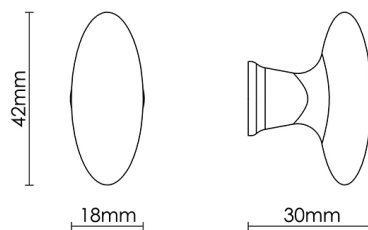

CROFT

Product Code: 4106

Product Name: Zeppelin Cabinet Knob

Description: The Zeppelin cabinet knob is a smooth and sophisticated addition to your cabinet drawers, adding a touch of class with its unusual shape and size.

Shown here in our Imitation Bronze Metal Antique finish.

Product Information

Supplied with a M5 x 65mm Break off screw

Available in all Croft finishes excluding RBMA, TB,