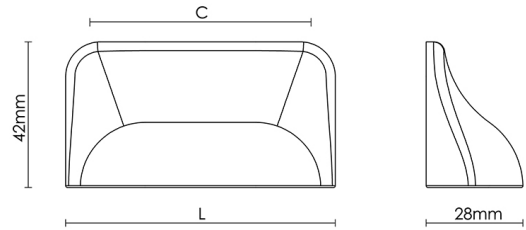

# CROFT

**Product Code:** 4124

**Product Name:** Hudson Cabinet Pull

**Description:** The Hudson cabinet pull is a beautifully crafted, impactful pull available in a choice of 3 sizes. Perfect for a busy home, the Hudson cabinet pull is suitable for kitchen drawers, as well as living room furniture and drawers.

## Product Information

Supplied with M4 x 50mm Break off screw.

L	C
110mm	96mm
78mm	64mm
174mm	160mm

Available in all Croft finishes excluding DORB, IBMA, IBUL, MBK, ORB, RBMA, TB,