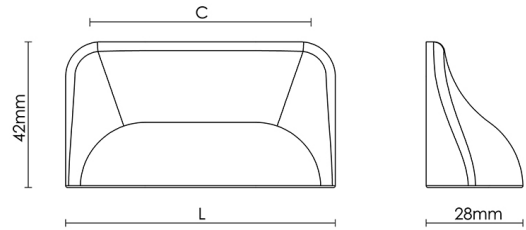

Product Code: 4124

Product Name: Hudson Cabinet Pull

Description: The Hudson cabinet pull is a beautifully crafted, impactful pull available in a choice of 3 sizes. Perfect for a busy home, the Hudson cabinet pull is suitable for kitchen drawers, as well as living room furniture and drawers.

Shown here in our Aged Brass finish.

Product Information

Supplied with M4 x 50mm Break off screw.

L	C
174mm	160mm
78mm	64mm
110mm	96mm

Available in all Croft finishes excluding RBMA, TB,