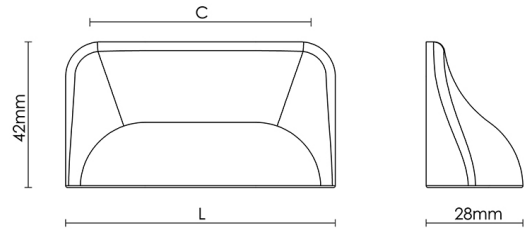

CROFT

Product Code: 4124

Product Name: Hudson Cabinet Pull

Description: The Hudson cabinet pull is a beautifully crafted, impactful pull available in a choice of 3 sizes. Perfect for a busy home, the Hudson cabinet pull is suitable for kitchen drawers, as well as living room furniture and drawers.

Shown here in our Aged Brass finish.

Product Information

Supplied with M4 x 50mm Break off screw.

L	C
174mm	160mm
78mm	64mm
110mm	96mm

Available in all Croft finishes excluding RBMA, TB,