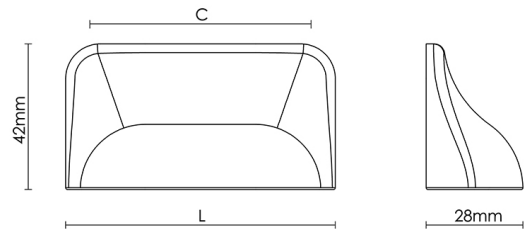

CROFT

Product Code: 4124

Product Name: Hudson Cabinet Pull

Description: The Hudson cabinet pull is a beautifully crafted, impactful pull available in a choice of 3 sizes. Perfect for a busy home, the Hudson cabinet pull is suitable for kitchen drawers, as well as living room furniture and drawers.

Shown here in our Aged Brass finish.

Product Information

Supplied with M4 x 50mm Break off screw.

L	C
174mm	160mm
78mm	64mm
110mm	96mm

Available in all Croft finishes excluding RBMA, TB,