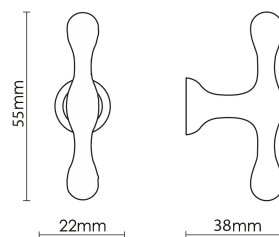

CROFT

Product Code: 5112

Product Name: Anchor T-Bar

Description: Unique in shape, the Anchor T Bar is as stylish as it is versatile, adding class and intrigue to any room.

Shown here in our Smoked Brass finish.

Product Information

Unique in shape, the Anchor T Bar is as stylish as it is versatile, adding class and intrigue to any room.

Available in all Croft finishes excluding RBMA, TB,