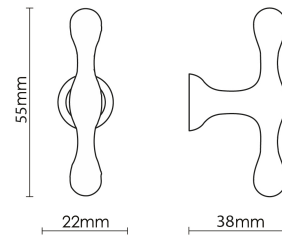

# CROFT

**Product Code:** 5112

**Product Name:** Anchor T-Bar

**Description:** Unique in shape, the Anchor T Bar is as stylish as it is versatile, adding class and intrigue to any room.

Shown here in our Smoked Brass finish.

## Product Information

Unique in shape, the Anchor T Bar is as stylish as it is versatile, adding class and intrigue to any room.

Available in all Croft finishes excluding RBMA, TB,