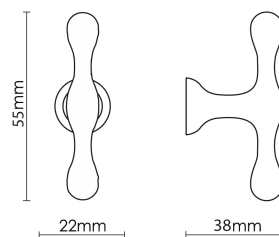

# CROFT

Product Code: 5112

Product Name: Anchor T-Bar

Description: Unique in shape, the Anchor T Bar is as stylish as it is versatile, adding class and intrigue to any room.

Shown here in our Smoked Brass finish.

## Product Information

Unique in shape, the Anchor T Bar is as stylish as it is versatile, adding class and intrigue to any room.

Available in all Croft finishes excluding RBMA, TB,