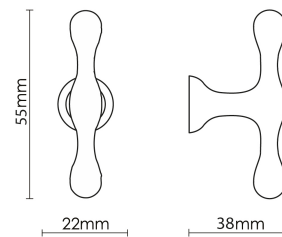

CROFT

Product Code: 5112

Product Name: Anchor T-Bar

Description: Unique in shape, the Anchor T Bar is as stylish as it is versatile, adding class and intrigue to any room.

Shown here in our Smoked Brass finish.

Product Information

Unique in shape, the Anchor T Bar is as stylish as it is versatile, adding class and intrigue to any room.

Available in all Croft finishes excluding PG, PGUL, RBMA, TB,