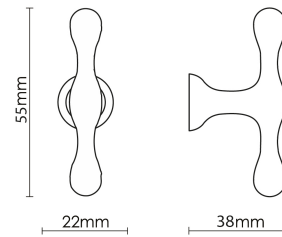

CROFT

Product Code: 5112

Product Name: Anchor T-Bar

Description: Unique in shape, the Anchor T Bar is as stylish as it is versatile, adding class and intrigue to any room.

Shown here in our Smoked Brass finish.

Product Information

Unique in shape, the Anchor T Bar is as stylish as it is versatile, adding class and intrigue to any room.

Available in all Croft finishes excluding RBMA, TB,