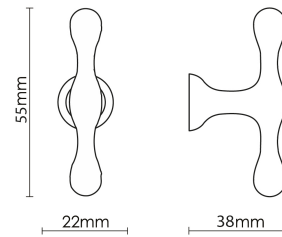

CROFT

Product Code: 5112

Product Name: Anchor T-Bar

Description: Unique in shape, the Anchor T Bar is as stylish as it is versatile, adding class and intrigue to any room.

Shown here in our Smoked Brass finish.

Product Information

Unique in shape, the Anchor T Bar is as stylish as it is versatile, adding class and intrigue to any room.

Available in all Croft finishes excluding DORB, IBMA, IBUL, MBK, ORB, RBMA, TB,